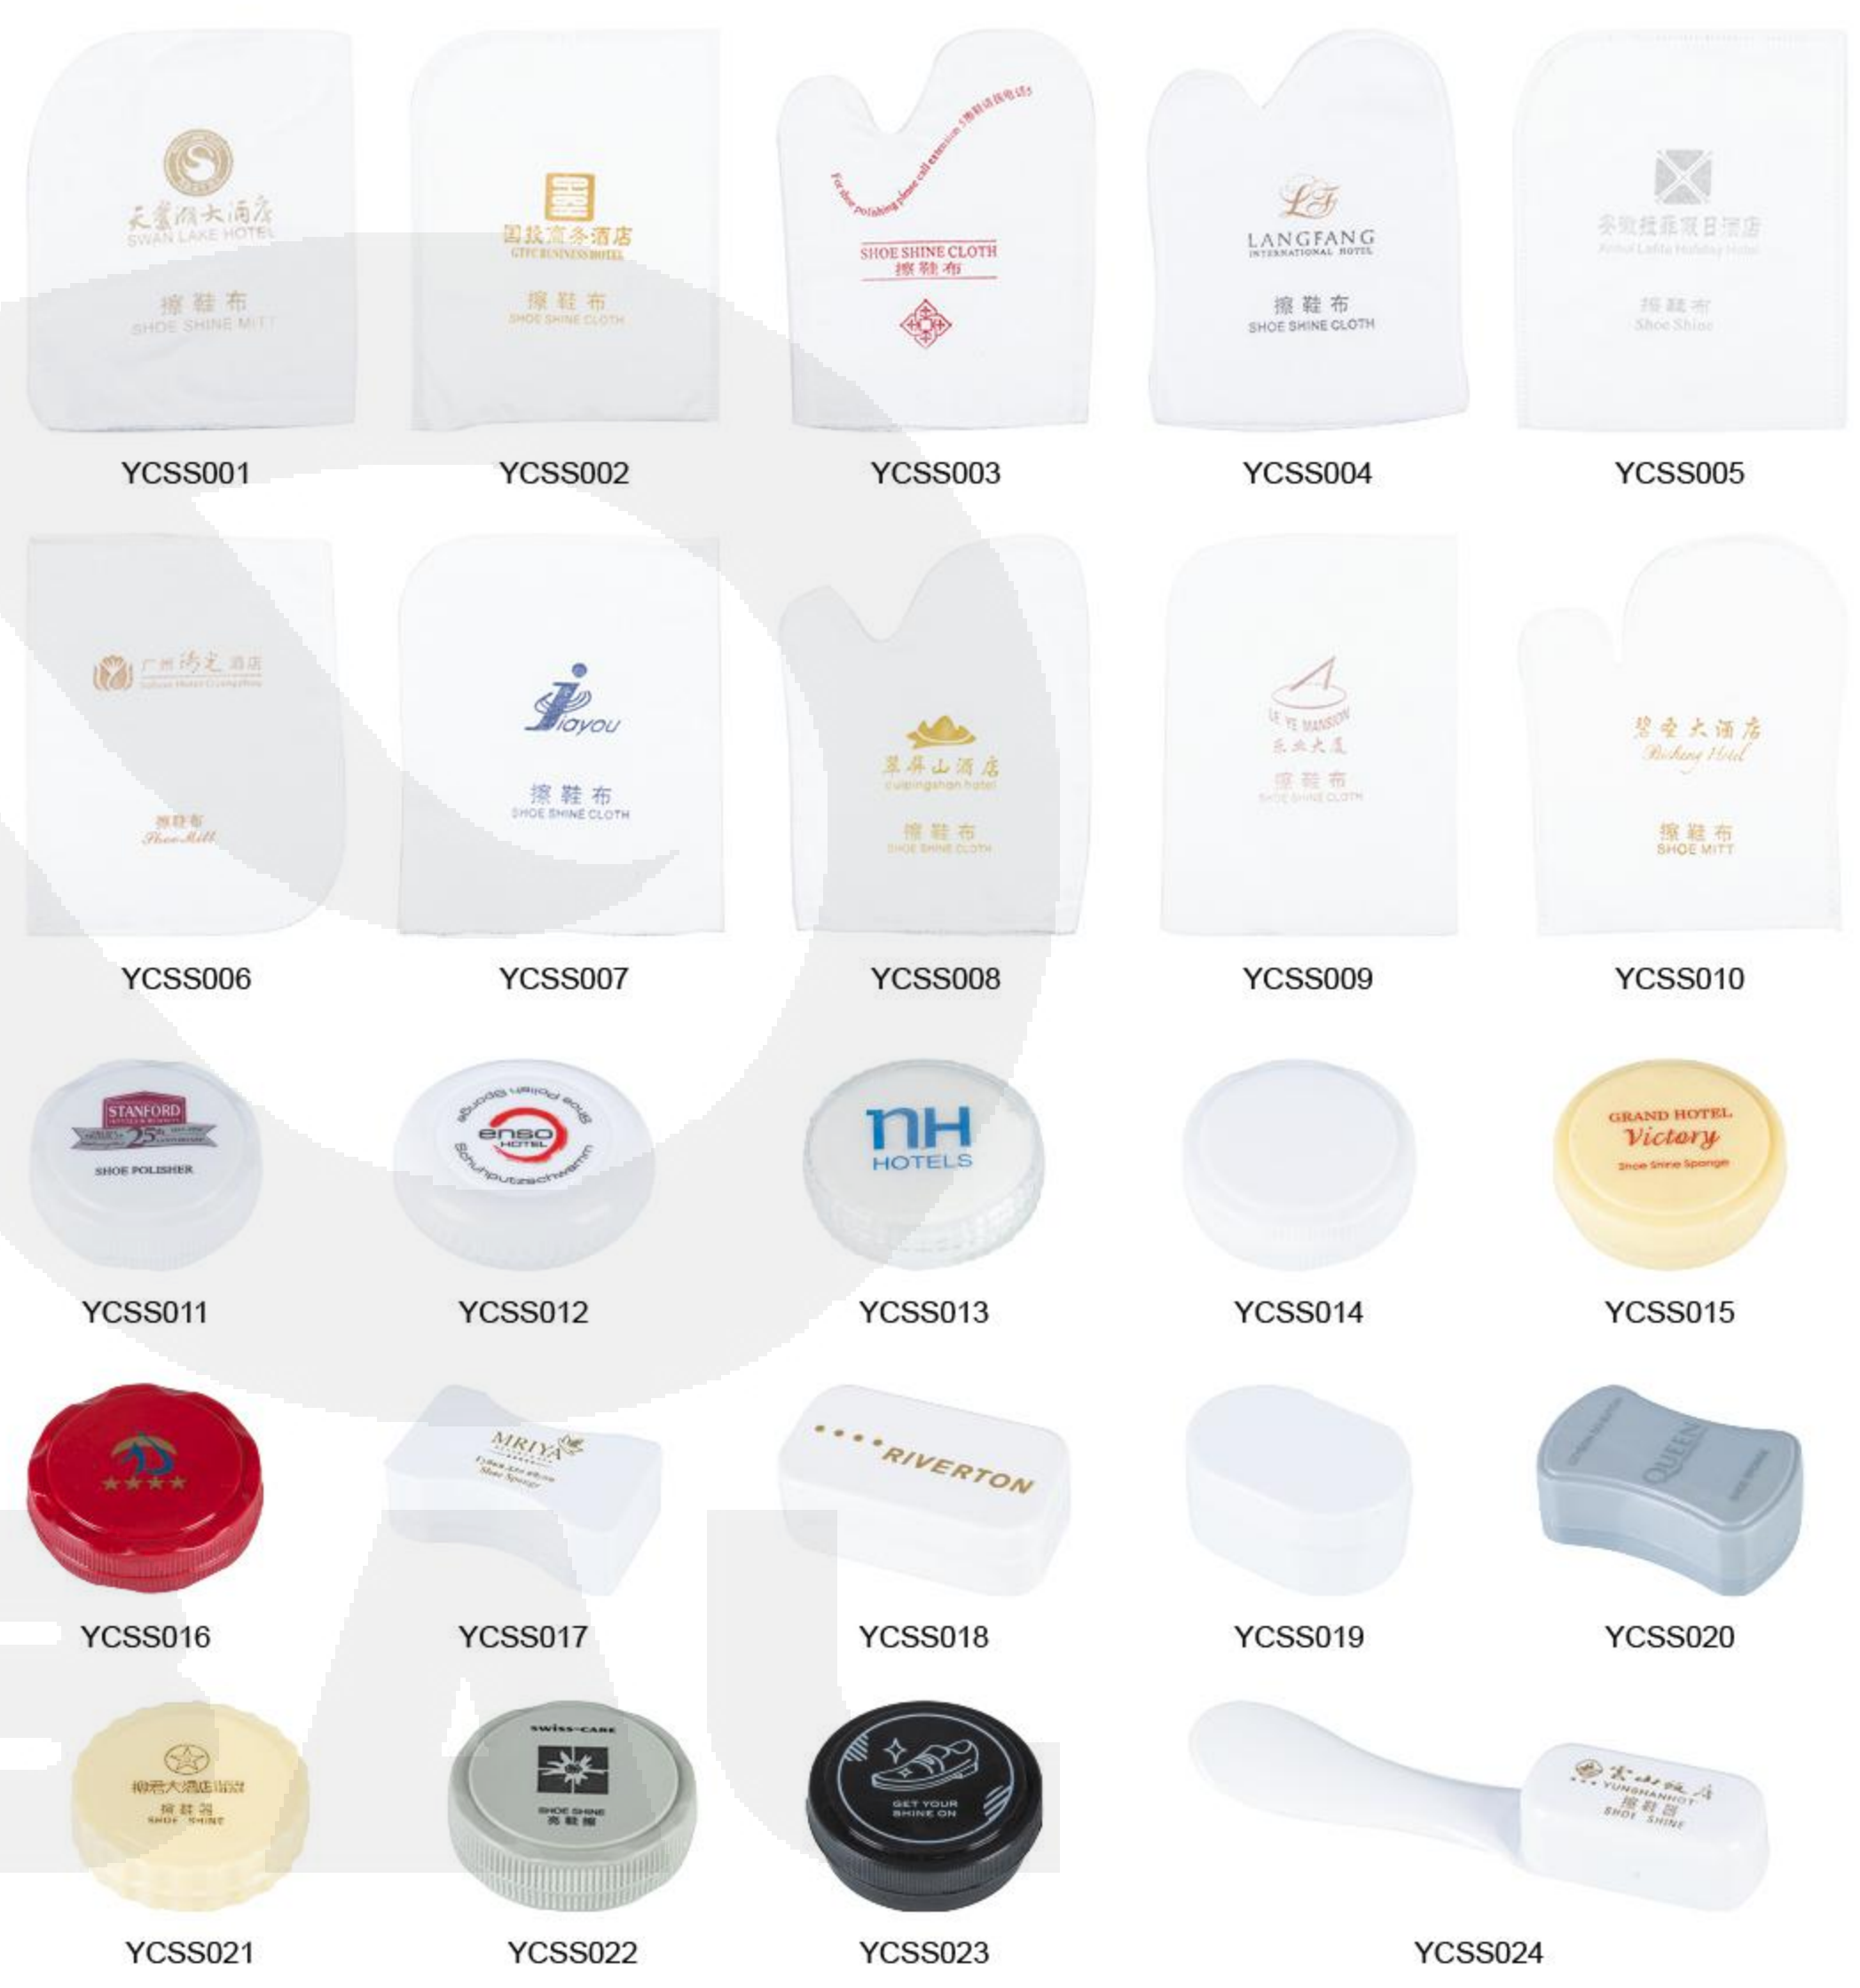

SHOE MITT, SHOE SHINE

擦鞋布、擦鞋器系列

YCSS001 YCSS002 YCSS003 YCSS004 YCSS005
YCSS006 YCSS007 YCSS008 YCSS009 YCSS010
YCSS011 YCSS012 YCSS013 YCSS014 YCSS015
YCSS016 YCSS017 YCSS018 YCSS019 YCSS020
YCSS021 YCSS022 YCSS023 YCSS024