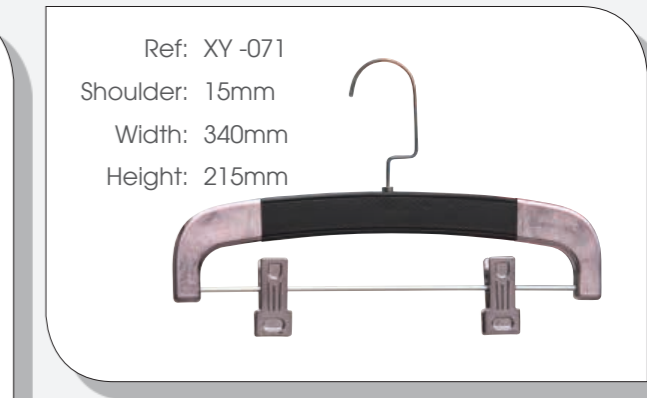

XY-6012 本色
320×220×45mm
375×275×45mm
420×320×40mm

XY-6005 黑胡桃色
320×200×40mm
380×245×40mm

XY-6007 黑胡桃色
140×140×20mm
250×230×20mm

Ref: XY -3014

Shoulder: 35mm
Width: 380mm
Height: 140mm

Ref: XY -3011

Shoulder: 35mm
Width: 380mm
Height: 140mm

Ref: XY -3015

Shoulder: 35mm
Width: 380mm
Height: 140mm

Ref: XY -3018

Shoulder: 35mm
Width: 380mm
Height: 140mm

Ref: XY -3014A

Shoulder: 35mm
Width: 380mm
Height: 180mm

Ref: XY -3011A

Shoulder: 35mm
Width: 380mm
Height: 180mm