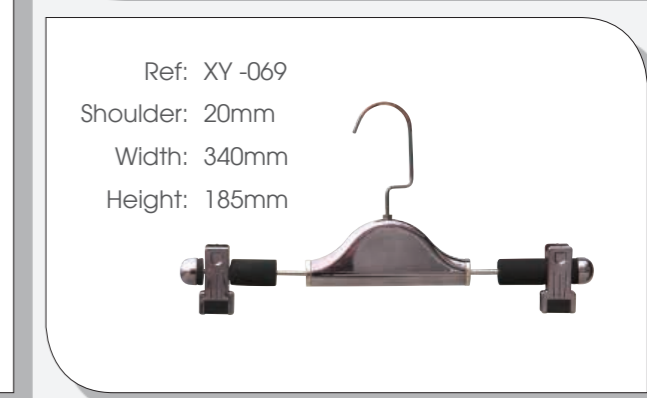

XY-6012 本色
320×220×45mm
375×275×45mm
420×320×40mm

XY-6005 黑胡桃色
320×200×40mm
380×245×40mm

XY-6007 黑胡桃色
140×140×20mm
250×230×20mm

Ref: XY -3014

Shoulder: 35mm
Width: 380mm
Height: 140mm

Ref: XY -3011

Shoulder: 35mm
Width: 380mm
Height: 140mm

Ref: XY -3015

Shoulder: 35mm
Width: 380mm
Height: 140mm

Ref: XY -3018

Shoulder: 35mm
Width: 380mm
Height: 140mm

Ref: XY -3014A

Shoulder: 35mm
Width: 380mm
Height: 180mm

Ref: XY -3011A

Shoulder: 35mm
Width: 380mm
Height: 180mm