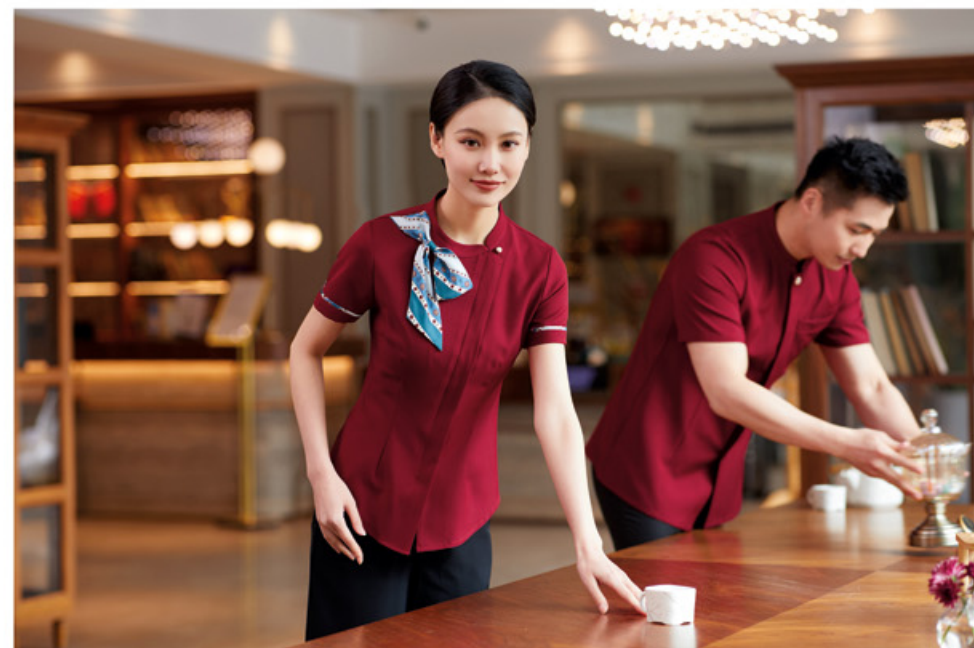

VOGUE

Texture of the fabric is delicate and soft, and the skin feels soft and skin-friendly.

GRACE

design feature

Restaurant