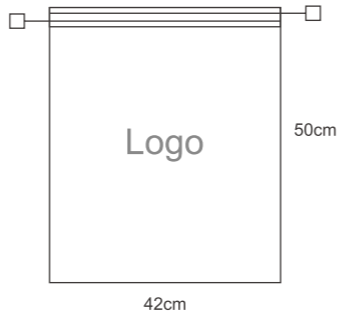

洗衣袋
LAUNDRY