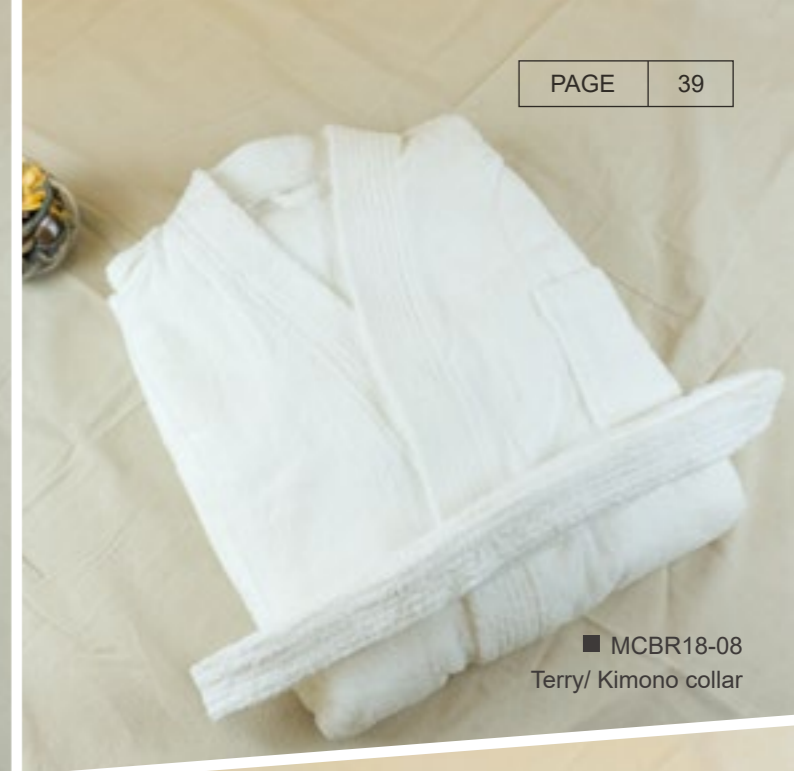

■ MCBR18-08
Terry/ Kimono collar