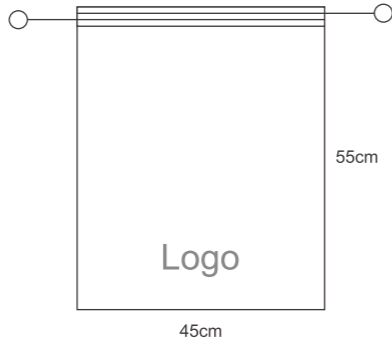

洗衣袋
LAUNDRY