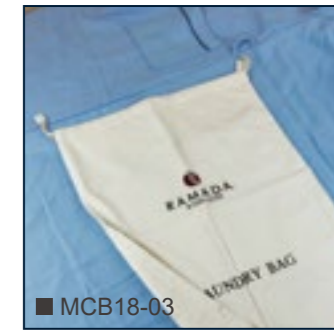

洗衣袋
LAUNDRY