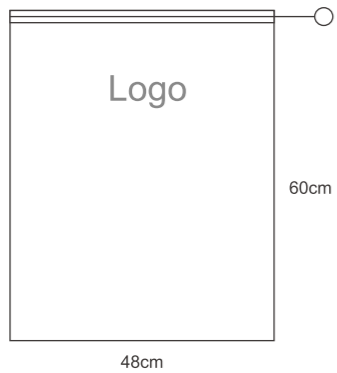

洗衣袋
LAUNDRY