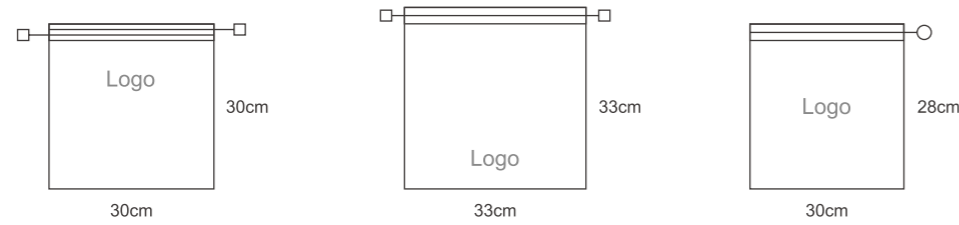

吹风机袋 HAIR-DRYER