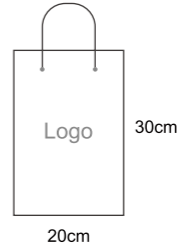

新闻袋
NEWSPAPER

■ MCB18-01