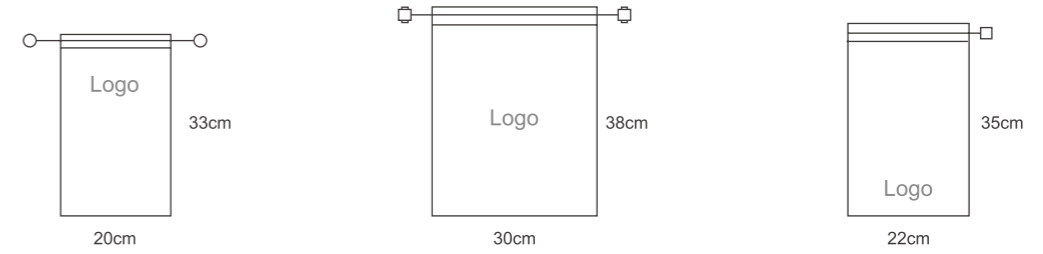

鞋袋 SHOE

■ MCB18-04