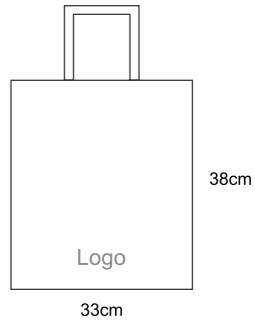

新闻袋
NEWSPAPER

■ MCB18-01