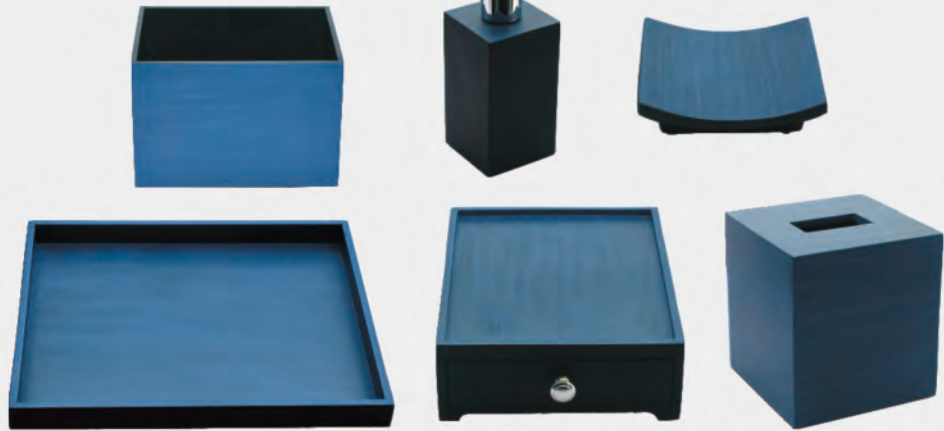

SAHUA-023H01
皂碟
Soap dish
90×90×10mm

SAHUA-023H08
耗品盒
Kutija
260×220×85mm

SAHUA-023H01
托盘
Tray
350×250×25mm

SAHUA-023H08
杯垫
Coaster
200×100×10mm

Hotel acrylic manufacturers

SAHUA-030H06
浴液瓶
Bath bottle
68×68×123mm