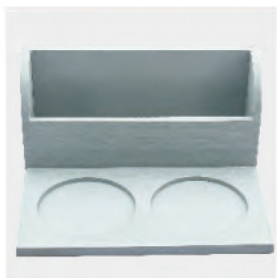

SAHUA-023H08
杯垫
Kutija
200×100×10mm