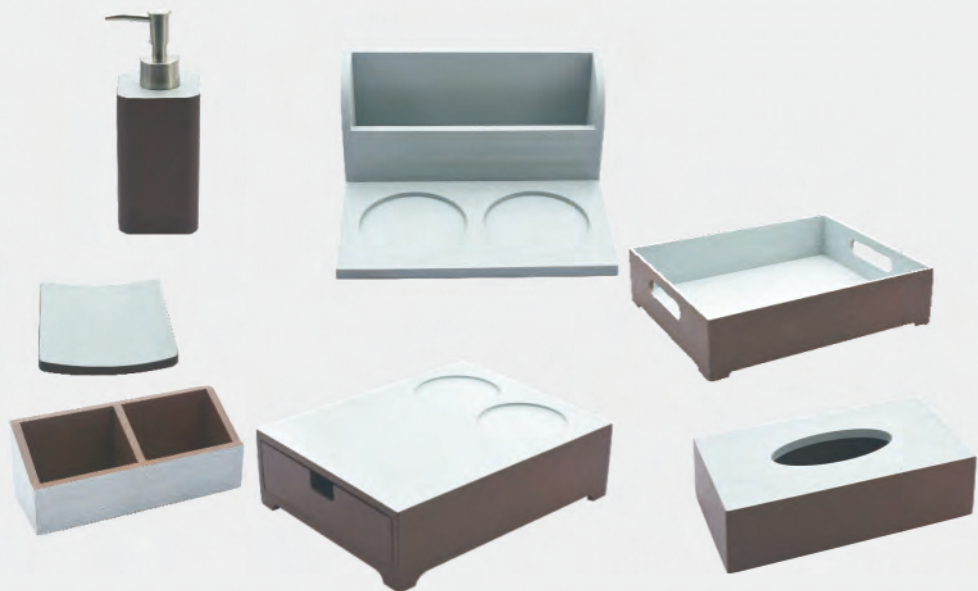

SAHUA-028H08
耗品盒
Kutija
260×210×85mm

SAHUA-024H05
托盘
Tray
350×250×30mm

SAHUA-024H08
毛巾托
Towel holder
210×165×30mm

Hotel acrylic manufacturers

SAHUA-023H06
浴液瓶
Bath bottle
68×68×120mm

SAHUA-023H02
耗品盒
Consumable box
260×210×800mm