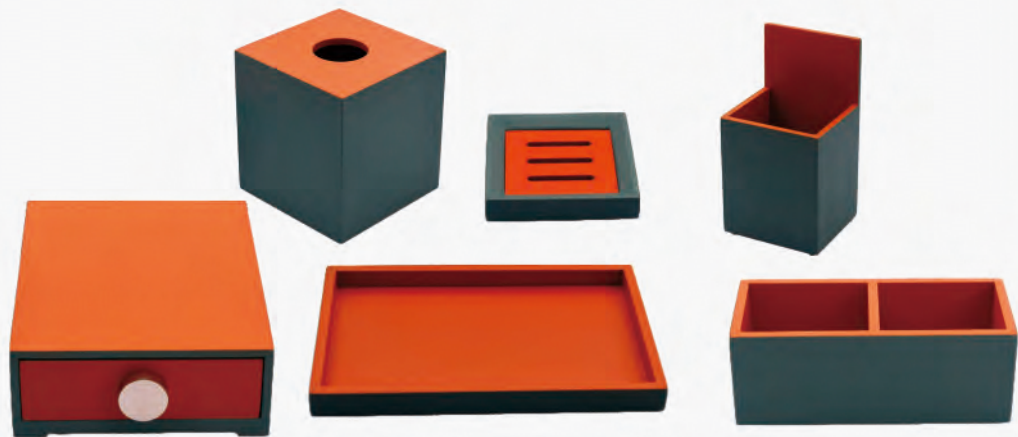

Hotel acrylic manufacturers