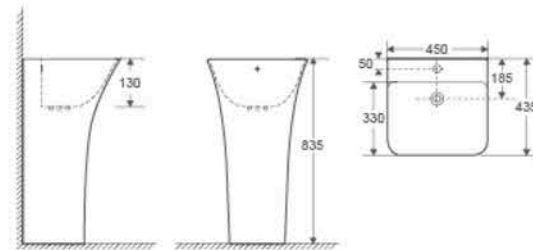

CB-2217C

Floor Standing Bidet
Size: 540x340x400mm
Vitreous china
Fixing to wall with back

CB-2207C

Floor Standing Bidet
Size: 525x340x400mm
Vitreous china
Fixing to wall with back

PEDESTAL BASIN

ARTISTIC ROOTS

Functional works of art, Artist Editions products are crafted by skilled artisans using methods that have been passed down for generations. This is an aristocratic as well as cozy life style.

CB-P216

Pedestal Basin
Size: 650x450x835mm
Vitreous china
Fixing to wall with back

CB-P235

Pedestal Basin
Size: 550x435x835mm
Vitreous china
Fixing to wall with back

CB-P215

Pedestal Basin
Size: 450x435x835mm
Vitreous china
Fixing to wall with back

CB-P236

Pedestal Basin
Size: 340x340x835mm
Vitreous china
Fixing to wall with back