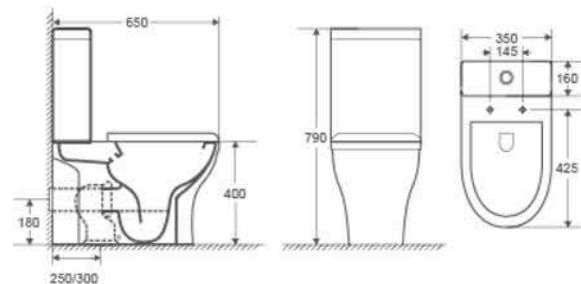

CB-2220

Two Piece Toilet
Flushing system: Washdown
Size: 660x350x800mm
Vitreous china
P trap: 180mm
S trap: 250mm

CB-2226

Two Piece Toilet
Flushing system: Washdown
Size: 650x350x740mm
Vitreous china
P trap: 180mm
S trap: 250mm

CB-2224

Two Piece Toilet
Flushing system: Washdown
Size: 660x360x820mm
Vitreous china
P trap: 180mm
S trap: 250mm

CB-2227

Two Piece Toilet
Flushing system: Washdown
Size: 665x355x785mm
Vitreous china
P trap: 180mm
S trap: 250mm

CB-2228

Two Piece Toilet
 Flushing system: Washdown/Siphonic
 Size: 650x350x790mm
 Vitreous china
 P trap: 180mm
 S trap: 250/300mm

CB-2232

Two Piece Toilet
 Flushing system: Washdown
 Size: 650x370x780mm
 Vitreous china
 S trap: 200mm

CB-2229

Two Piece Toilet
 Flushing system: Washdown
 Size: 660x365x785mm
 Vitreous china
 P trap: 180mm
 S trap: 250mm

CB-2233

Two Piece Toilet
 Flushing system: Washdown
 Size: 640x370x780mm
 Vitreous china
 P trap: 180mm