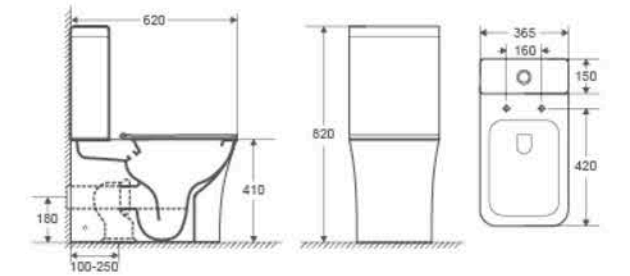

CB-P316

Pedestal Basin
 Size: 480x420x835mm
 Vitreous china
 Fixing to wall with back

CB-2217D

Floor Standing Toilet
 Flushing system: Washdown
 Size: 520x340x400mm
 Vitreous china
 P trap: 180mm
 Fixing to wall with back

CB-48208

Wall-hung Basin
 Size: 560x440x410mm
 Vitreous china
 Wall-hung installation

TECHNOLOGY, DESIGN AND
CLEANLINESS COME TOGETHER IN
THE RIMLESS SYSTEM.

STANDARD SYSTEM

RIMLESS SYSTEM

TWO PIECE TOILET

CB-2219A

Two Piece Toilet
 Flushing system: Washdown
 Size: 620x365x820mm
 Vitreous china
 P trap: 180mm
 S trap: 100-250mm

CB-2218A

Two Piece Toilet
 Flushing system: Washdown
 Size: 620x365x820mm
 Vitreous china
 P trap: 180mm
 S trap: 100-250mm

CB-2217A

Two Piece Toilet
 Flushing system: Washdown
 Size: 650x340x770mm
 Vitreous china
 P trap: 180mm
 S trap: 250mm

CB-2215A

Two Piece Toilet
 Flushing system: Washdown
 Size: 650x340x770mm
 Vitreous china
 P trap: 180mm
 S trap: 250mm