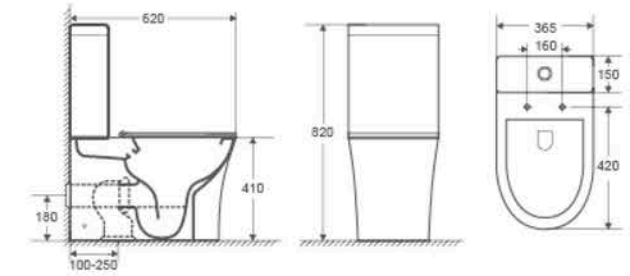

CB-P316

Pedestal Basin
 Size: 480x420x835mm
 Vitreous china
 Fixing to wall with back

CB-2217D

Floor Standing Toilet
 Flushing system: Washdown
 Size: 520x340x400mm
 Vitreous china
 P trap: 180mm
 Fixing to wall with back

CB-48208

Wall-hung Basin
 Size: 560x440x410mm
 Vitreous china
 Wall-hung installation

TECHNOLOGY, DESIGN AND
CLEANLINESS COME TOGETHER IN
THE RIMLESS SYSTEM.

STANDARD SYSTEM

RIMLESS SYSTEM

TWO PIECE TOILET

CB-2219A

Two Piece Toilet
 Flushing system: Washdown
 Size: 620x365x820mm
 Vitreous china
 P trap: 180mm
 S trap: 100-250mm

CB-2218A

Two Piece Toilet
 Flushing system: Washdown
 Size: 620x365x820mm
 Vitreous china
 P trap: 180mm
 S trap: 100-250mm

CB-2217A

Two Piece Toilet
 Flushing system: Washdown
 Size: 650x340x770mm
 Vitreous china
 P trap: 180mm
 S trap: 250mm

CB-2215A

Two Piece Toilet
 Flushing system: Washdown
 Size: 650x340x770mm
 Vitreous china
 P trap: 180mm
 S trap: 250mm