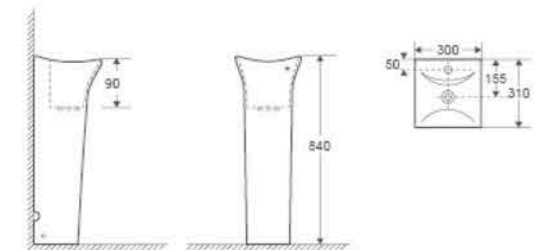

CB-P238

Pedestal Basin
Size: 440x380x835mm
Vitreous china
Fixing to wall with back.

CB-P239

Pedestal Basin
Size: 440x380x835mm
Vitreous china
Fixing to wall with back.

CB-P240

Pedestal Basin
Size: 430x360x830mm
Vitreous china
Fixing to wall with back.

CB-P241

Pedestal Basin
 Size: 455x455x870mm
 Vitreous china
 Fixing to wall with back

CB-P316

Pedestal Basin
 Size: 480x420x835mm
 Vitreous china
 Fixing to wall with back

CB-P242

Pedestal Basin
 Size: 420x420x830mm
 Vitreous china
 Fixing to wall with back

CB-P243

Pedestal Basin
 Size: 420x420x830mm
 Vitreous china
 Fixing to wall with back

CB-P248

Pedestal Basin
Size: 420x410x880mm
Vitreous china
Fixing to wall with back.

CB-P249

Pedestal Basin
Size: 380x380x830mm
Vitreous china
Fixing to wall with back.

CB-P250

Pedestal Basin
Size: 340x340x830mm
Vitreous china
Fixing to wall with back.

CB-P251

Pedestal Basin
Size: 300x310x840mm
Vitreous china
Fixing to wall with back.

A pure presentation creates a peaceful and quiet bathroom. All things are in harmony. It is suitable for different living environment to present the essentials of aesthetics.