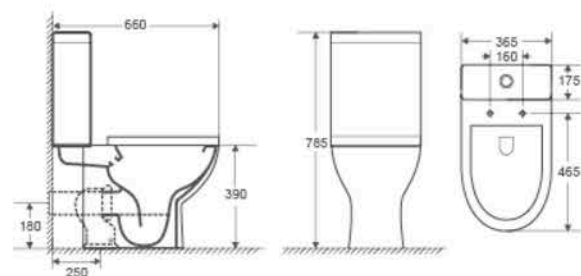

CB-2224

Two Piece Toilet
Flushing system: Washdown
Size: 660x360x820mm
Vitreous china
P trap: 180mm
S trap: 250mm

CB-2227

Two Piece Toilet
Flushing system: Washdown
Size: 665x355x785mm
Vitreous china
P trap: 180mm
S trap: 250mm

CB-2228

Two Piece Toilet
 Flushing system: Washdown/Siphonic
 Size: 650x350x790mm
 Vitreous china
 P trap: 180mm
 S trap: 250/300mm

CB-2232

Two Piece Toilet
 Flushing system: Washdown
 Size: 650x370x780mm
 Vitreous china
 S trap: 200mm

CB-2229

Two Piece Toilet
 Flushing system: Washdown
 Size: 660x365x785mm
 Vitreous china
 P trap: 180mm
 S trap: 250mm

CB-2233

Two Piece Toilet
 Flushing system: Washdown
 Size: 640x370x780mm
 Vitreous china
 P trap: 180mm

CB-2230

Two Piece Toilet
 Flushing system: Washdown
 Size: 650x370x785mm
 Vitreous china
 P trap: 180mm
 S trap: 250mm

CB-2234

Two Piece Toilet
 Flushing system: Washdown
 Size: 650x370x790mm
 Vitreous china
 S trap: 200mm