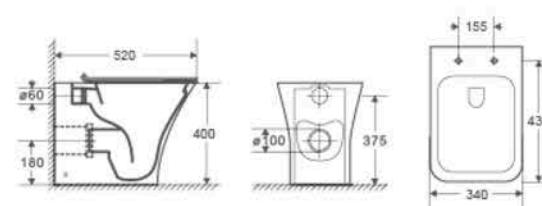

We cares the user so much. The modern simplicity is showed along with delicacy. The exquisite soft decoration turns the living environment to be sweet.

CB-2207E

Wall-hung Toilet
 Flushing system: Washdown
 Size: 490x340x360mm
 Vitreous china
 P trap: 180mm
 Wall-hung installation

CB-2207C

Floor Standing Bidet
 Size: 525x340x400mm
 Vitreous china
 Fixing to wall with back

CB-P315

Pedestal Basin
 Size: 450x435x835mm
 Vitreous china
 Fixing to wall with back

CB-48207

Wall-hung Basin
 Size: 500x400x385mm
 Vitreous china
 Wall-hung installation

CB-2207A

Two Piece Toilet
 Flushing system: Washdown
 Size: 650x340x770mm
 Vitreous china
 P trap: 180mm
 S trap: 250mm

CB-2207D

Floor Standing Toilet
 Flushing system: Washdown
 Size: 520x340x400mm
 Vitreous china
 P trap: 180mm
 Fixing to wall with back