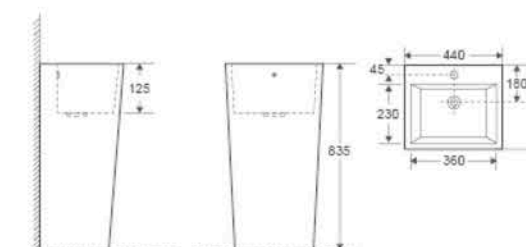

CB-P235

Pedestal Basin
Size: 550x435x835mm
Vitreous china
Fixing to wall with back

CB-P215

Pedestal Basin
Size: 450x435x835mm
Vitreous china
Fixing to wall with back

CB-P236

Pedestal Basin
Size: 340x340x835mm
Vitreous china
Fixing to wall with back

Exposed mounting holes

Stealth mounting holes make products more beautiful.

Exposure of mounting holes will affect the overall shape.

CB-P237

Pedestal Basin
Size: 470x470x840mm
Vitreous china
Fixing to wall with back.

CB-P238

Pedestal Basin
Size: 440x380x835mm
Vitreous china
Fixing to wall with back.

CB-P239

Pedestal Basin
Size: 440x380x835mm
Vitreous china
Fixing to wall with back.

CB-P240

Pedestal Basin
Size: 430x360x830mm
Vitreous china
Fixing to wall with back.