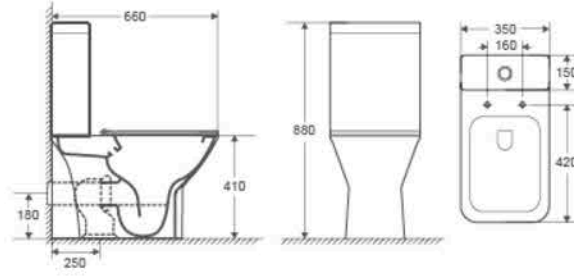

CB-2222

Two Piece Toilet
Flushing system: Washdown
Size: 620x345x800mm
Vitreous china
P trap: 180mm
S trap: 100-250mm

CB-2223

Two Piece Toilet
Flushing system: Washdown
Size: 660x360x820mm
Vitreous china
P trap: 180mm
S trap: 250mm

CB-2221

Two Piece Toilet
Flushing system: Washdown
Size: 650x345x780mm
Vitreous china
P trap: 180mm
S trap: 250mm

CB-2225

Two Piece Toilet
Flushing system: Washdown
Size: 670x390x790mm
Vitreous china
S trap: 250mm

CB-2220

Two Piece Toilet
Flushing system: Washdown
Size: 660x350x800mm
Vitreous china
P trap: 180mm
S trap: 250mm

CB-2226

Two Piece Toilet
Flushing system: Washdown
Size: 650x350x740mm
Vitreous china
P trap: 180mm
S trap: 250mm

CB-2224

Two Piece Toilet
Flushing system: Washdown
Size: 660x360x820mm
Vitreous china
P trap: 180mm
S trap: 250mm

CB-2227

Two Piece Toilet
Flushing system: Washdown
Size: 665x355x785mm
Vitreous china
P trap: 180mm
S trap: 250mm