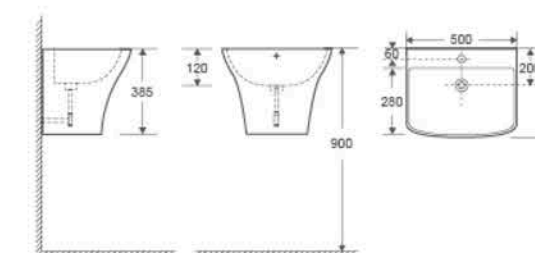

We cares the user so much. The modern simplicity is showed along with delicacy. The exquisite soft decoration turns the living environment to be sweet.

CB-2207E

Wall-hung Toilet
 Flushing system: Washdown
 Size: 490x340x360mm
 Vitreous china
 P trap: 180mm
 Wall-hung installation

CB-2207C

Floor Standing Bidet
 Size: 525x340x400mm
 Vitreous china
 Fixing to wall with back

CB-P315

Pedestal Basin
 Size: 450x435x835mm
 Vitreous china
 Fixing to wall with back

CB-48207

Wall-hung Basin
 Size: 500x400x385mm
 Vitreous china
 Wall-hung installation

CB-2207A

Two Piece Toilet
 Flushing system: Washdown
 Size: 650x340x770mm
 Vitreous china
 P trap: 180mm
 S trap: 250mm

CB-2207D

Floor Standing Toilet
 Flushing system: Washdown
 Size: 520x340x400mm
 Vitreous china
 P trap: 180mm
 Fixing to wall with back