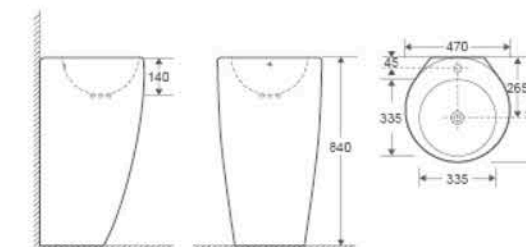

CB-P235

Pedestal Basin
Size: 550x435x835mm
Vitreous china
Fixing to wall with back

CB-P215

Pedestal Basin
Size: 450x435x835mm
Vitreous china
Fixing to wall with back

CB-P236

Pedestal Basin
Size: 340x340x835mm
Vitreous china
Fixing to wall with back

Exposed mounting holes

Stealth mounting holes make products more beautiful.

Exposure of mounting holes will affect the overall shape.

CB-P237

Pedestal Basin
Size: 470x470x840mm
Vitreous china
Fixing to wall with back.

CB-P238

Pedestal Basin
Size: 440x380x835mm
Vitreous china
Fixing to wall with back.

CB-P239

Pedestal Basin
Size: 440x380x835mm
Vitreous china
Fixing to wall with back.

CB-P240

Pedestal Basin
Size: 430x360x830mm
Vitreous china
Fixing to wall with back.