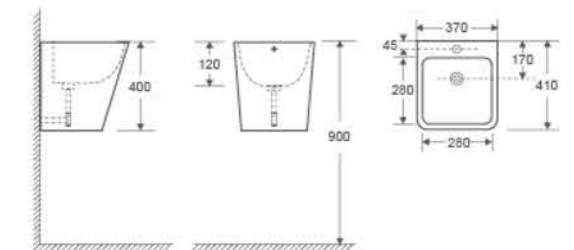

CB-48209

Wall-hung Basin
Size:
600x430x385mm
Vitreous china
Wall-hung installation

CB-48207

Wall-hung Basin
Size:
495x400x385mm
Vitreous china
Wall-hung installation

CB-48211

Wall-hung Basin
Size: 465x380x370mm
Vitreous china
Wall-hung installation

CB-48212

Wall-hung Basin
Size: 480x370x365mm
Vitreous china
Wall-hung installation

CB-48208

Wall-hung Basin
Size: 560x440x410mm
Vitreous china
Wall-hung installation

CB-48213

Wall-hung Basin
Size: 370x410x400mm
Vitreous china
Wall-hung installation

CB-48214

Wall-hung Basin
 Size: 600x450x405mm
 Vitreous china
 Wall-hung installation

CB-48215

Wall-hung Basin
 Size: 460x390x400mm
 Vitreous china
 Wall-hung installation

CB-48216

Wall-hung Basin
 Size: 560x440x415mm
 Vitreous china
 Wall-hung installation