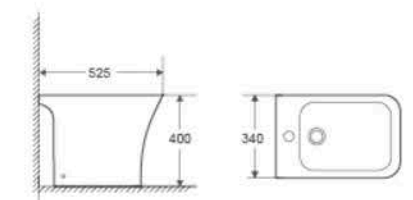

CB-2217E

Wall-hung Toilet
Flushing system: Washdown
Size: 485x360x365mm
Vitreous china
P trap: 180mm
Wall-hung installation

CB-2207E

Wall-hung Toilet
Flushing system: Washdown
Size: 490x340x360mm
Vitreous china
P trap: 180mm
Wall-hung installation

CB-2217C

Floor Standing Bidet
Size: 540x340x400mm
Vitreous china
Fixing to wall with back

CB-2207C

Floor Standing Bidet
Size: 525x340x400mm
Vitreous china
Fixing to wall with back

PEDESTAL BASIN

ARTISTIC ROOTS

Functional works of art, Artist Editions products are crafted by skilled artisans using methods that have been passed down for generations. This is an aristocratic as well as cozy life style.

CB-P216

Pedestal Basin
Size: 650x450x835mm
Vitreous china
Fixing to wall with back

CB-P235

Pedestal Basin
Size: 550x435x835mm
Vitreous china
Fixing to wall with back

CB-P215

Pedestal Basin
Size: 450x435x835mm
Vitreous china
Fixing to wall with back

CB-P236

Pedestal Basin
Size: 340x340x835mm
Vitreous china
Fixing to wall with back