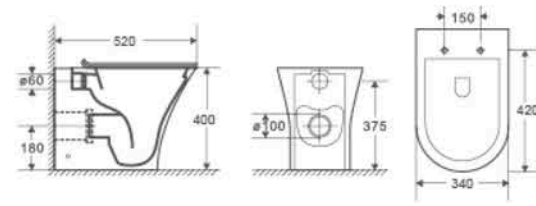

CB-2230

Two Piece Toilet
 Flushing system: Washdown
 Size: 650x370x785mm
 Vitreous china
 P trap: 180mm
 S trap: 250mm

CB-2234

Two Piece Toilet
 Flushing system: Washdown
 Size: 650x370x790mm
 Vitreous china
 S trap: 200mm

CB-2231

Two Piece Toilet
 Flushing system: Washdown
 Size: 625x380x785mm
 Vitreous china
 P trap: 180mm
 S trap: 250mm

CB-2235

Two Piece Toilet
 Flushing system: Washdown
 Size: 640x370x790mm
 Vitreous china
 P trap: 180mm

CB-2217D

Floor Standing Toilet
Flushing system: Washdown
Size: 520x340x400mm
Vitreous china
P trap: 180mm
Fixing to wall with back

CB-2207D

Floor Standing Toilet
Flushing system: Washdown
Size: 520x340x400mm
Vitreous china
P trap: 180mm
Fixing to wall with back