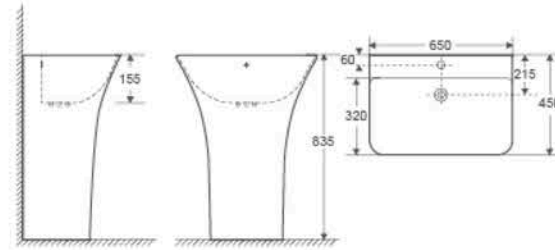

CB-2217E

Wall-hung Toilet
Flushing system: Washdown
Size: 485x360x365mm
Vitreous china
P trap: 180mm
Wall-hung installation

CB-2207E

Wall-hung Toilet
Flushing system: Washdown
Size: 490x340x360mm
Vitreous china
P trap: 180mm
Wall-hung installation

CB-2217C

Floor Standing Bidet
Size: 540x340x400mm
Vitreous china
Fixing to wall with back

CB-2207C

Floor Standing Bidet
Size: 525x340x400mm
Vitreous china
Fixing to wall with back

PEDESTAL BASIN

ARTISTIC ROOTS

Functional works of art, Artist Editions products are crafted by skilled artisans using methods that have been passed down for generations. This is an aristocratic as well as cozy life style.

CB-P216

Pedestal Basin
Size: 650x450x835mm
Vitreous china
Fixing to wall with back