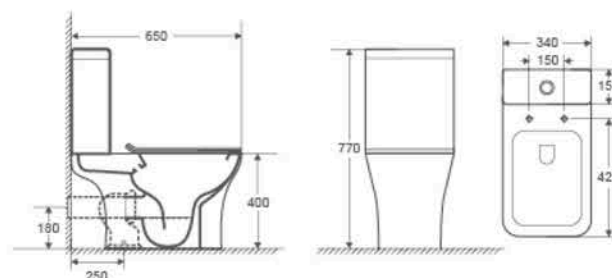

We cares the user so much. The modern simplicity is showed along with delicacy. The exquisite soft decoration turns the living environment to be sweet.

CB-2207E

Wall-hung Toilet
 Flushing system: Washdown
 Size: 490x340x360mm
 Vitreous china
 P trap: 180mm
 Wall-hung installation

CB-2207C

Floor Standing Bidet
 Size: 525x340x400mm
 Vitreous china
 Fixing to wall with back

CB-P315

Pedestal Basin
 Size: 450x435x835mm
 Vitreous china
 Fixing to wall with back

CB-48207

Wall-hung Basin
 Size: 500x400x385mm
 Vitreous china
 Wall-hung installation

CB-2207A

Two Piece Toilet
 Flushing system: Washdown
 Size: 650x340x770mm
 Vitreous china
 P trap: 180mm
 S trap: 250mm

CB-2207D

Floor Standing Toilet
 Flushing system: Washdown
 Size: 520x340x400mm
 Vitreous china
 P trap: 180mm
 Fixing to wall with back

Extreme beauty originates from simplicity. The toilet and basin combines unmatched design and cutting edge technologies to bring you the ultimate in personal comfort and cleansing.

CB-2217E

Wall-hung Toilet
 Flushing system: Washdown
 Size: 485x360x365mm
 Vitreous china
 P trap: 180mm
 Wall-hung installation