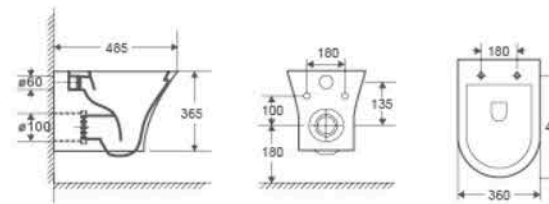

CB-2217D

Floor Standing Toilet
Flushing system: Washdown
Size: 520x340x400mm
Vitreous china
P trap: 180mm
Fixing to wall with back

CB-2207D

Floor Standing Toilet
Flushing system: Washdown
Size: 520x340x400mm
Vitreous china
P trap: 180mm
Fixing to wall with back

CB-2217E

Wall-hung Toilet
Flushing system: Washdown
Size: 485x360x365mm
Vitreous china
P trap: 180mm
Wall-hung installation

CB-2207E

Wall-hung Toilet
Flushing system: Washdown
Size: 490x340x360mm
Vitreous china
P trap: 180mm
Wall-hung installation