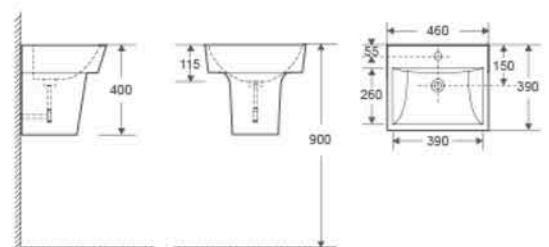

CB-48209

Wall-hung Basin
Size:
600x430x385mm
Vitreous china
Wall-hung installation

CB-48207

Wall-hung Basin
Size:
495x400x385mm
Vitreous china
Wall-hung installation

CB-48211

Wall-hung Basin
Size: 465x380x370mm
Vitreous china
Wall-hung installation

CB-48212

Wall-hung Basin
Size: 480x370x365mm
Vitreous china
Wall-hung installation

CB-48208

Wall-hung Basin
Size: 560x440x410mm
Vitreous china
Wall-hung installation

CB-48213

Wall-hung Basin
Size: 370x410x400mm
Vitreous china
Wall-hung installation

CB-48214

Wall-hung Basin
 Size: 600x450x405mm
 Vitreous china
 Wall-hung installation

CB-48215

Wall-hung Basin
 Size: 460x390x400mm
 Vitreous china
 Wall-hung installation

CB-48216

Wall-hung Basin
 Size: 560x440x415mm
 Vitreous china
 Wall-hung installation