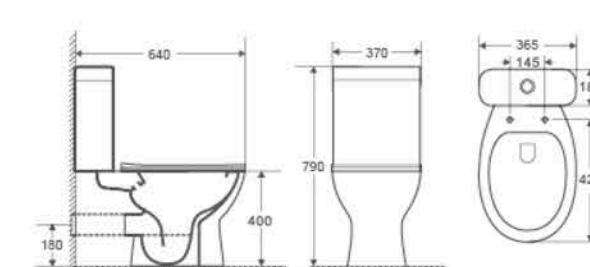

CB-2229

Two Piece Toilet
 Flushing system: Washdown
 Size: 660x365x785mm
 Vitreous china
 P trap: 180mm
 S trap: 250mm

CB-2233

Two Piece Toilet
 Flushing system: Washdown
 Size: 640x370x780mm
 Vitreous china
 P trap: 180mm

CB-2230

Two Piece Toilet
 Flushing system: Washdown
 Size: 650x370x785mm
 Vitreous china
 P trap: 180mm
 S trap: 250mm

CB-2234

Two Piece Toilet
 Flushing system: Washdown
 Size: 650x370x790mm
 Vitreous china
 S trap: 200mm

CB-2231

Two Piece Toilet
 Flushing system: Washdown
 Size: 625x380x785mm
 Vitreous china
 P trap: 180mm
 S trap: 250mm

CB-2235

Two Piece Toilet
 Flushing system: Washdown
 Size: 640x370x790mm
 Vitreous china
 P trap: 180mm

CB-2217D

Floor Standing Toilet
Flushing system: Washdown
Size: 520x340x400mm
Vitreous china
P trap: 180mm
Fixing to wall with back

CB-2207D

Floor Standing Toilet
Flushing system: Washdown
Size: 520x340x400mm
Vitreous china
P trap: 180mm
Fixing to wall with back