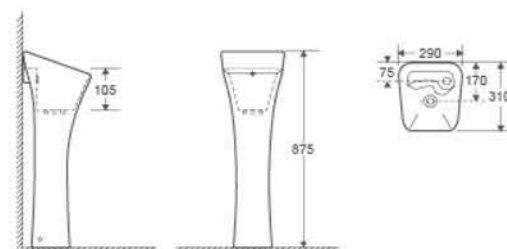

CB-P243

Pedestal Basin
 Size: 420x420x830mm
 Vitreous china
 Fixing to wall with back

CB-P248

Pedestal Basin
Size: 420x410x880mm
Vitreous china
Fixing to wall with back.

CB-P249

Pedestal Basin
Size: 380x380x830mm
Vitreous china
Fixing to wall with back.

CB-P250

Pedestal Basin
Size: 340x340x830mm
Vitreous china
Fixing to wall with back.

CB-P251

Pedestal Basin
Size: 300x310x840mm
Vitreous china
Fixing to wall with back.

A pure presentation creates a peaceful and quiet bathroom. All things are in harmony. It is suitable for different living environment to present the essentials of aesthetics.

CB-P244

Pedestal Basin
Size: 290x310x875mm
Vitreous china
Fixing to wall with back

CB-P108

Pedestal Basin
Size: 555x480x885mm
Vitreous china
Fixing to wall with back

CB-P245

Pedestal Basin
Size: 545x525x855mm
Vitreous china
Fixing to wall with back

CB-P246

Pedestal Basin
Size: 510x450x850mm
Vitreous china
Fixing to wall with back

CB-P247

Pedestal Basin
Size: 460x480x960mm
Vitreous china
Fixing to wall with back

HYGIENE

The intimate double basin design can separate different daily washes, such as brushing teeth and washing face. Such a design is more sanitary and healthy, can effectively reduce the growth of bacteria, let us enjoy the life of a leisurely.