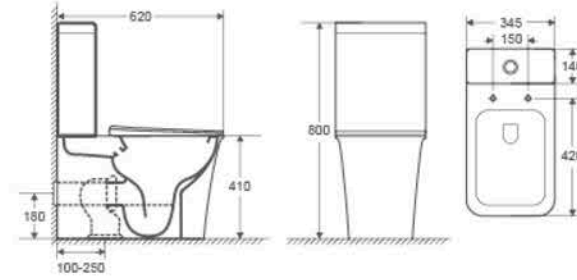

CB-48208

Wall-hung Basin
 Size: 560x440x410mm
 Vitreous china
 Wall-hung installation

TECHNOLOGY, DESIGN AND
CLEANLINESS COME TOGETHER IN
THE RIMLESS SYSTEM.

STANDARD SYSTEM

RIMLESS SYSTEM

TWO PIECE TOILET

CB-2219A

Two Piece Toilet
 Flushing system: Washdown
 Size: 620x365x820mm
 Vitreous china
 P trap: 180mm
 S trap: 100-250mm

CB-2218A

Two Piece Toilet
 Flushing system: Washdown
 Size: 620x365x820mm
 Vitreous china
 P trap: 180mm
 S trap: 100-250mm

CB-2217A

Two Piece Toilet
 Flushing system: Washdown
 Size: 650x340x770mm
 Vitreous china
 P trap: 180mm
 S trap: 250mm

CB-2215A

Two Piece Toilet
 Flushing system: Washdown
 Size: 650x340x770mm
 Vitreous china
 P trap: 180mm
 S trap: 250mm

CB-2222

Two Piece Toilet
Flushing system: Washdown
Size: 620x345x800mm
Vitreous china
P trap: 180mm
S trap: 100-250mm

CB-2223

Two Piece Toilet
Flushing system: Washdown
Size: 660x360x820mm
Vitreous china
P trap: 180mm
S trap: 250mm