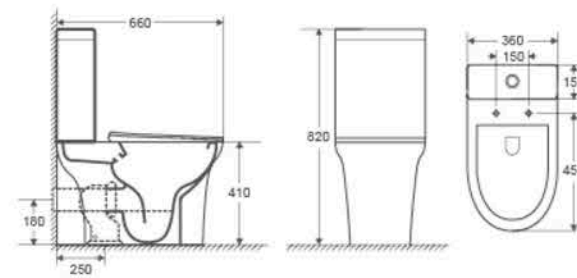

CB-2221

Two Piece Toilet
Flushing system: Washdown
Size: 650x345x780mm
Vitreous china
P trap: 180mm
S trap: 250mm

CB-2225

Two Piece Toilet
Flushing system: Washdown
Size: 670x390x790mm
Vitreous china
S trap: 250mm

CB-2220

Two Piece Toilet
Flushing system: Washdown
Size: 660x350x800mm
Vitreous china
P trap: 180mm
S trap: 250mm

CB-2226

Two Piece Toilet
Flushing system: Washdown
Size: 650x350x740mm
Vitreous china
P trap: 180mm
S trap: 250mm

CB-2224

Two Piece Toilet
Flushing system: Washdown
Size: 660x360x820mm
Vitreous china
P trap: 180mm
S trap: 250mm

CB-2227

Two Piece Toilet
Flushing system: Washdown
Size: 665x355x785mm
Vitreous china
P trap: 180mm
S trap: 250mm