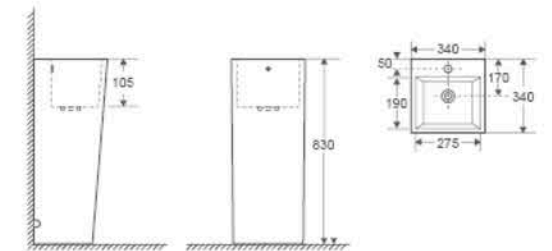

CB-P238

Pedestal Basin
Size: 440x380x835mm
Vitreous china
Fixing to wall with back.

CB-P239

Pedestal Basin
Size: 440x380x835mm
Vitreous china
Fixing to wall with back.

CB-P240

Pedestal Basin
Size: 430x360x830mm
Vitreous china
Fixing to wall with back.

CB-P241

Pedestal Basin
 Size: 455x455x870mm
 Vitreous china
 Fixing to wall with back

CB-P316

Pedestal Basin
 Size: 480x420x835mm
 Vitreous china
 Fixing to wall with back

CB-P242

Pedestal Basin
 Size: 420x420x830mm
 Vitreous china
 Fixing to wall with back

CB-P243

Pedestal Basin
 Size: 420x420x830mm
 Vitreous china
 Fixing to wall with back

CB-P248

Pedestal Basin
Size: 420x410x880mm
Vitreous china
Fixing to wall with back.

CB-P249

Pedestal Basin
Size: 380x380x830mm
Vitreous china
Fixing to wall with back.

CB-P250

Pedestal Basin
Size: 340x340x830mm
Vitreous china
Fixing to wall with back.

CB-P251

Pedestal Basin
Size: 300x310x840mm
Vitreous china
Fixing to wall with back.

A pure presentation creates a peaceful and quiet bathroom. All things are in harmony. It is suitable for different living environment to present the essentials of aesthetics.