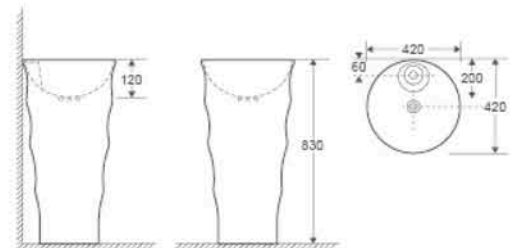

CB-P238

Pedestal Basin
Size: 440x380x835mm
Vitreous china
Fixing to wall with back.

CB-P239

Pedestal Basin
Size: 440x380x835mm
Vitreous china
Fixing to wall with back.

CB-P240

Pedestal Basin
Size: 430x360x830mm
Vitreous china
Fixing to wall with back.

CB-P241

Pedestal Basin
 Size: 455x455x870mm
 Vitreous china
 Fixing to wall with back

CB-P316

Pedestal Basin
 Size: 480x420x835mm
 Vitreous china
 Fixing to wall with back

CB-P242

Pedestal Basin
 Size: 420x420x830mm
 Vitreous china
 Fixing to wall with back

CB-P243

Pedestal Basin
 Size: 420x420x830mm
 Vitreous china
 Fixing to wall with back

CB-P248

Pedestal Basin
Size: 420x410x880mm
Vitreous china
Fixing to wall with back.

CB-P249

Pedestal Basin
Size: 380x380x830mm
Vitreous china
Fixing to wall with back.