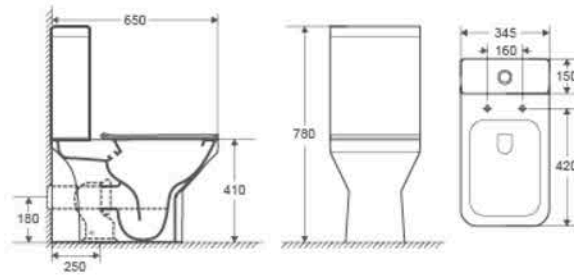

CB-2217A

Two Piece Toilet
 Flushing system: Washdown
 Size: 650x340x770mm
 Vitreous china
 P trap: 180mm
 S trap: 250mm

CB-2215A

Two Piece Toilet
 Flushing system: Washdown
 Size: 650x340x770mm
 Vitreous china
 P trap: 180mm
 S trap: 250mm

CB-2222

Two Piece Toilet
Flushing system: Washdown
Size: 620x345x800mm
Vitreous china
P trap: 180mm
S trap: 100-250mm

CB-2223

Two Piece Toilet
Flushing system: Washdown
Size: 660x360x820mm
Vitreous china
P trap: 180mm
S trap: 250mm

CB-2221

Two Piece Toilet
Flushing system: Washdown
Size: 650x345x780mm
Vitreous china
P trap: 180mm
S trap: 250mm

CB-2225

Two Piece Toilet
Flushing system: Washdown
Size: 670x390x790mm
Vitreous china
S trap: 250mm

CB-2220

Two Piece Toilet
Flushing system: Washdown
Size: 660x350x800mm
Vitreous china
P trap: 180mm
S trap: 250mm

CB-2226

Two Piece Toilet
Flushing system: Washdown
Size: 650x350x740mm
Vitreous china
P trap: 180mm
S trap: 250mm