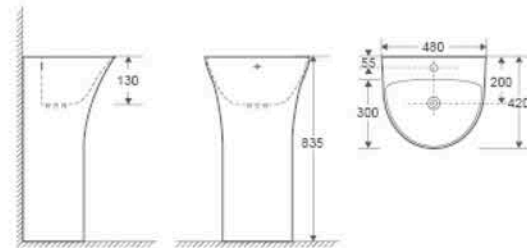

Exposed mounting holes

Stealth mounting holes make products more beautiful.

Exposure of mounting holes will affect the overall shape.

CB-P237

Pedestal Basin
Size: 470x470x840mm
Vitreous china
Fixing to wall with back.

CB-P238

Pedestal Basin
Size: 440x380x835mm
Vitreous china
Fixing to wall with back.

CB-P239

Pedestal Basin
Size: 440x380x835mm
Vitreous china
Fixing to wall with back.

CB-P240

Pedestal Basin
Size: 430x360x830mm
Vitreous china
Fixing to wall with back.

CB-P241

Pedestal Basin
 Size: 455x455x870mm
 Vitreous china
 Fixing to wall with back

CB-P316

Pedestal Basin
 Size: 480x420x835mm
 Vitreous china
 Fixing to wall with back

CB-P242

Pedestal Basin
 Size: 420x420x830mm
 Vitreous china
 Fixing to wall with back