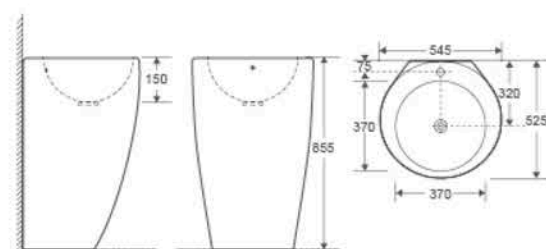

CB-P243

Pedestal Basin
 Size: 420x420x830mm
 Vitreous china
 Fixing to wall with back

CB-P248

Pedestal Basin
Size: 420x410x880mm
Vitreous china
Fixing to wall with back.

CB-P249

Pedestal Basin
Size: 380x380x830mm
Vitreous china
Fixing to wall with back.

CB-P250

Pedestal Basin
Size: 340x340x830mm
Vitreous china
Fixing to wall with back.

CB-P251

Pedestal Basin
Size: 300x310x840mm
Vitreous china
Fixing to wall with back.

A pure presentation creates a peaceful and quiet bathroom. All things are in harmony. It is suitable for different living environment to present the essentials of aesthetics.

CB-P244

Pedestal Basin
Size: 290x310x875mm
Vitreous china
Fixing to wall with back

CB-P108

Pedestal Basin
Size: 555x480x885mm
Vitreous china
Fixing to wall with back

CB-P245

Pedestal Basin
Size: 545x525x855mm
Vitreous china
Fixing to wall with back

CB-P246

Pedestal Basin
Size: 510x450x850mm
Vitreous china
Fixing to wall with back

CB-P247

Pedestal Basin
Size: 460x480x960mm
Vitreous china
Fixing to wall with back

HYGIENE

The intimate double basin design can separate different daily washes, such as brushing teeth and washing face. Such a design is more sanitary and healthy, can effectively reduce the growth of bacteria, let us enjoy the life of a leisurely.