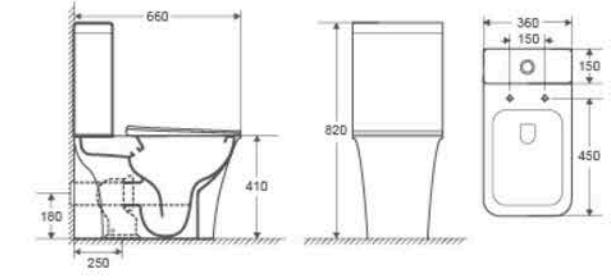

CB-48208

Wall-hung Basin
 Size: 560x440x410mm
 Vitreous china
 Wall-hung installation

TECHNOLOGY, DESIGN AND
CLEANLINESS COME TOGETHER IN
THE RIMLESS SYSTEM.

STANDARD SYSTEM

RIMLESS SYSTEM

TWO PIECE TOILET

CB-2219A

Two Piece Toilet
 Flushing system: Washdown
 Size: 620x365x820mm
 Vitreous china
 P trap: 180mm
 S trap: 100-250mm

CB-2218A

Two Piece Toilet
 Flushing system: Washdown
 Size: 620x365x820mm
 Vitreous china
 P trap: 180mm
 S trap: 100-250mm

CB-2217A

Two Piece Toilet
 Flushing system: Washdown
 Size: 650x340x770mm
 Vitreous china
 P trap: 180mm
 S trap: 250mm

CB-2215A

Two Piece Toilet
 Flushing system: Washdown
 Size: 650x340x770mm
 Vitreous china
 P trap: 180mm
 S trap: 250mm

CB-2222

Two Piece Toilet
Flushing system: Washdown
Size: 620x345x800mm
Vitreous china
P trap: 180mm
S trap: 100-250mm

CB-2223

Two Piece Toilet
Flushing system: Washdown
Size: 660x360x820mm
Vitreous china
P trap: 180mm
S trap: 250mm