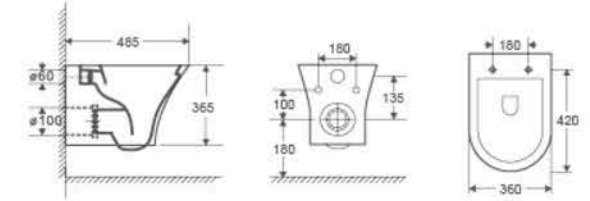

Extreme beauty originates from simplicity. The toilet and basin combines unmatched design and cutting edge technologies to bring you the ultimate in personal comfort and cleansing.

CB-2217E

Wall-hung Toilet
 Flushing system: Washdown
 Size: 485x360x365mm
 Vitreous china
 P trap: 180mm
 Wall-hung installation

CB-2217C

Floor Standing Bidet
 Size: 540x340x400mm
 Vitreous china
 Fixing to wall with back

CB-2217A

Two Piece Toilet
 Flushing system: Washdown
 Size: 650x340x770mm
 Vitreous china
 P trap: 180mm
 S trap: 250mm