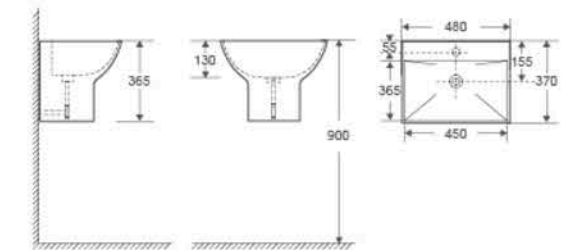

CB-48209

Wall-hung Basin
Size:
600x430x385mm
Vitreous china
Wall-hung installation

CB-48207

Wall-hung Basin
Size:
495x400x385mm
Vitreous china
Wall-hung installation

CB-48211

Wall-hung Basin
Size: 465x380x370mm
Vitreous china
Wall-hung installation

CB-48212

Wall-hung Basin
Size: 480x370x365mm
Vitreous china
Wall-hung installation

CB-48208

Wall-hung Basin
Size: 560x440x410mm
Vitreous china
Wall-hung installation

CB-48213

Wall-hung Basin
Size: 370x410x400mm
Vitreous china
Wall-hung installation

CB-48214

Wall-hung Basin
 Size: 600x450x405mm
 Vitreous china
 Wall-hung installation

CB-48215

Wall-hung Basin
 Size: 460x390x400mm
 Vitreous china
 Wall-hung installation

CB-48216

Wall-hung Basin
 Size: 560x440x415mm
 Vitreous china
 Wall-hung installation