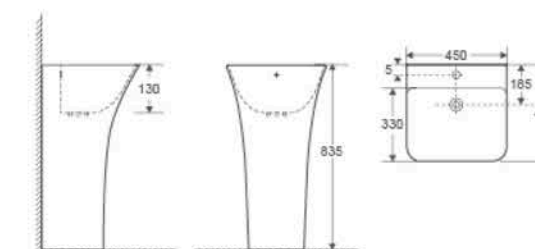

We cares the user so much. The modern simplicity is showed along with delicacy. The exquisite soft decoration turns the living environment to be sweet.

CB-2207E

Wall-hung Toilet
 Flushing system: Washdown
 Size: 490x340x360mm
 Vitreous china
 P trap: 180mm
 Wall-hung installation

CB-2207C

Floor Standing Bidet
 Size: 525x340x400mm
 Vitreous china
 Fixing to wall with back

CB-P315

Pedestal Basin
 Size: 450x435x835mm
 Vitreous china
 Fixing to wall with back

CB-48207

Wall-hung Basin
 Size: 500x400x385mm
 Vitreous china
 Wall-hung installation

CB-2207A

Two Piece Toilet
 Flushing system: Washdown
 Size: 650x340x770mm
 Vitreous china
 P trap: 180mm
 S trap: 250mm

CB-2207D

Floor Standing Toilet
 Flushing system: Washdown
 Size: 520x340x400mm
 Vitreous china
 P trap: 180mm
 Fixing to wall with back