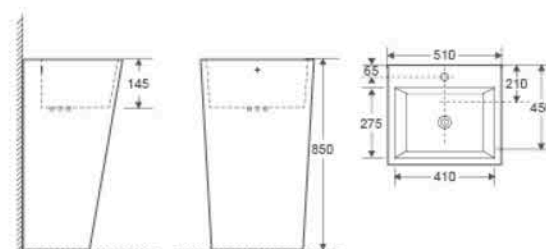

CB-P243

Pedestal Basin
 Size: 420x420x830mm
 Vitreous china
 Fixing to wall with back

CB-P248

Pedestal Basin
Size: 420x410x880mm
Vitreous china
Fixing to wall with back.

CB-P249

Pedestal Basin
Size: 380x380x830mm
Vitreous china
Fixing to wall with back.

CB-P250

Pedestal Basin
Size: 340x340x830mm
Vitreous china
Fixing to wall with back.

CB-P251

Pedestal Basin
Size: 300x310x840mm
Vitreous china
Fixing to wall with back.

A pure presentation creates a peaceful and quiet bathroom. All things are in harmony. It is suitable for different living environment to present the essentials of aesthetics.

CB-P244

Pedestal Basin
Size: 290x310x875mm
Vitreous china
Fixing to wall with back

CB-P108

Pedestal Basin
Size: 555x480x885mm
Vitreous china
Fixing to wall with back

CB-P245

Pedestal Basin
Size: 545x525x855mm
Vitreous china
Fixing to wall with back

CB-P246

Pedestal Basin
Size: 510x450x850mm
Vitreous china
Fixing to wall with back

CB-P247

Pedestal Basin
Size: 460x480x960mm
Vitreous china
Fixing to wall with back

HYGIENE

The intimate double basin design can separate different daily washes, such as brushing teeth and washing face. Such a design is more sanitary and healthy, can effectively reduce the growth of bacteria, let us enjoy the life of a leisurely.