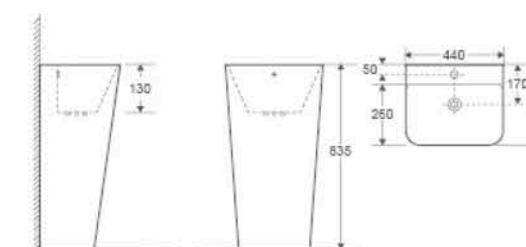

CB-P235

Pedestal Basin
Size: 550x435x835mm
Vitreous china
Fixing to wall with back

CB-P215

Pedestal Basin
Size: 450x435x835mm
Vitreous china
Fixing to wall with back

CB-P236

Pedestal Basin
Size: 340x340x835mm
Vitreous china
Fixing to wall with back

Exposed mounting holes

Stealth mounting holes make products more beautiful.

Exposure of mounting holes will affect the overall shape.

CB-P237

Pedestal Basin
Size: 470x470x840mm
Vitreous china
Fixing to wall with back.

CB-P238

Pedestal Basin
Size: 440x380x835mm
Vitreous china
Fixing to wall with back.

CB-P239

Pedestal Basin
Size: 440x380x835mm
Vitreous china
Fixing to wall with back.

CB-P240

Pedestal Basin
Size: 430x360x830mm
Vitreous china
Fixing to wall with back.