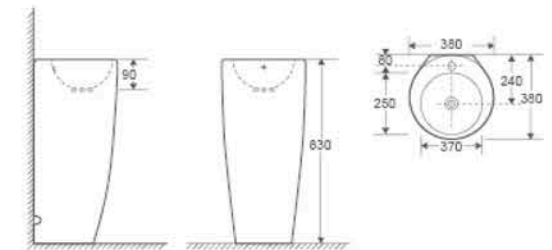

CB-P238

Pedestal Basin
Size: 440x380x835mm
Vitreous china
Fixing to wall with back.

CB-P239

Pedestal Basin
Size: 440x380x835mm
Vitreous china
Fixing to wall with back.

CB-P240

Pedestal Basin
Size: 430x360x830mm
Vitreous china
Fixing to wall with back.

CB-P241

Pedestal Basin
 Size: 455x455x870mm
 Vitreous china
 Fixing to wall with back

CB-P316

Pedestal Basin
 Size: 480x420x835mm
 Vitreous china
 Fixing to wall with back

CB-P242

Pedestal Basin
 Size: 420x420x830mm
 Vitreous china
 Fixing to wall with back

CB-P243

Pedestal Basin
 Size: 420x420x830mm
 Vitreous china
 Fixing to wall with back

CB-P248

Pedestal Basin
Size: 420x410x880mm
Vitreous china
Fixing to wall with back.

CB-P249

Pedestal Basin
Size: 380x380x830mm
Vitreous china
Fixing to wall with back.

CB-P250

Pedestal Basin
Size: 340x340x830mm
Vitreous china
Fixing to wall with back.

CB-P251

Pedestal Basin
Size: 300x310x840mm
Vitreous china
Fixing to wall with back.

A pure presentation creates a peaceful and quiet bathroom. All things are in harmony. It is suitable for different living environment to present the essentials of aesthetics.