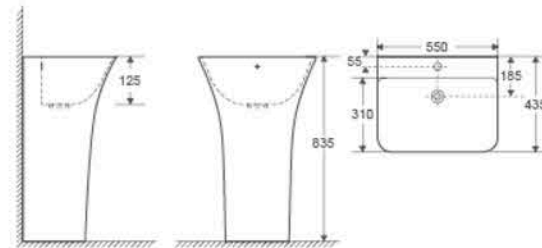

CB-2217C

Floor Standing Bidet
Size: 540x340x400mm
Vitreous china
Fixing to wall with back

CB-2207C

Floor Standing Bidet
Size: 525x340x400mm
Vitreous china
Fixing to wall with back

PEDESTAL BASIN

ARTISTIC ROOTS

Functional works of art, Artist Editions products are crafted by skilled artisans using methods that have been passed down for generations. This is an aristocratic as well as cozy life style.

CB-P216

Pedestal Basin
Size: 650x450x835mm
Vitreous china
Fixing to wall with back

CB-P235

Pedestal Basin
Size: 550x435x835mm
Vitreous china
Fixing to wall with back

CB-P215

Pedestal Basin
Size: 450x435x835mm
Vitreous china
Fixing to wall with back

CB-P236

Pedestal Basin
Size: 340x340x835mm
Vitreous china
Fixing to wall with back