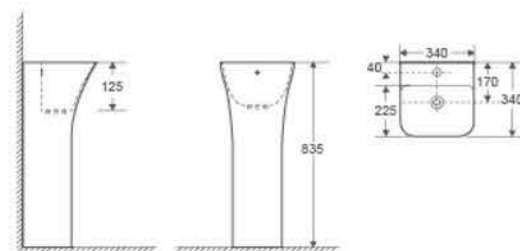

Functional works of art, Artist Editions products are crafted by skilled artisans using methods that have been passed down for generations. This is an aristocratic as well as cozy life style.

CB-P216

Pedestal Basin
Size: 650x450x835mm
Vitreous china
Fixing to wall with back

CB-P235

Pedestal Basin
Size: 550x435x835mm
Vitreous china
Fixing to wall with back

CB-P215

Pedestal Basin
Size: 450x435x835mm
Vitreous china
Fixing to wall with back

CB-P236

Pedestal Basin
Size: 340x340x835mm
Vitreous china
Fixing to wall with back

Exposed mounting holes

Stealth mounting holes make products more beautiful.

Exposure of mounting holes will affect the overall shape.

CB-P237

Pedestal Basin
Size: 470x470x840mm
Vitreous china
Fixing to wall with back.

CB-P238

Pedestal Basin
Size: 440x380x835mm
Vitreous china
Fixing to wall with back.

CB-P239

Pedestal Basin
Size: 440x380x835mm
Vitreous china
Fixing to wall with back.

CB-P240

Pedestal Basin
Size: 430x360x830mm
Vitreous china
Fixing to wall with back.