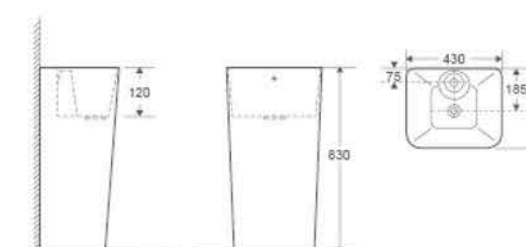

CB-P235

Pedestal Basin
Size: 550x435x835mm
Vitreous china
Fixing to wall with back

CB-P215

Pedestal Basin
Size: 450x435x835mm
Vitreous china
Fixing to wall with back

CB-P236

Pedestal Basin
Size: 340x340x835mm
Vitreous china
Fixing to wall with back

Exposed mounting holes

Stealth mounting holes make products more beautiful.

Exposure of mounting holes will affect the overall shape.

CB-P237

Pedestal Basin
Size: 470x470x840mm
Vitreous china
Fixing to wall with back.

CB-P238

Pedestal Basin
Size: 440x380x835mm
Vitreous china
Fixing to wall with back.

CB-P239

Pedestal Basin
Size: 440x380x835mm
Vitreous china
Fixing to wall with back.

CB-P240

Pedestal Basin
Size: 430x360x830mm
Vitreous china
Fixing to wall with back.

CB-P241

Pedestal Basin
 Size: 455x455x870mm
 Vitreous china
 Fixing to wall with back

CB-P316

Pedestal Basin
 Size: 480x420x835mm
 Vitreous china
 Fixing to wall with back

CB-P242

Pedestal Basin
 Size: 420x420x830mm
 Vitreous china
 Fixing to wall with back