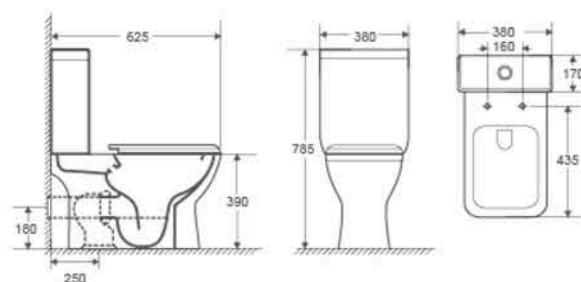

CB-2229

Two Piece Toilet
 Flushing system: Washdown
 Size: 660x365x785mm
 Vitreous china
 P trap: 180mm
 S trap: 250mm

CB-2233

Two Piece Toilet
 Flushing system: Washdown
 Size: 640x370x780mm
 Vitreous china
 P trap: 180mm

CB-2230

Two Piece Toilet
 Flushing system: Washdown
 Size: 650x370x785mm
 Vitreous china
 P trap: 180mm
 S trap: 250mm

CB-2234

Two Piece Toilet
 Flushing system: Washdown
 Size: 650x370x790mm
 Vitreous china
 S trap: 200mm

CB-2231

Two Piece Toilet
 Flushing system: Washdown
 Size: 625x380x785mm
 Vitreous china
 P trap: 180mm
 S trap: 250mm

CB-2235

Two Piece Toilet
 Flushing system: Washdown
 Size: 640x370x790mm
 Vitreous china
 P trap: 180mm