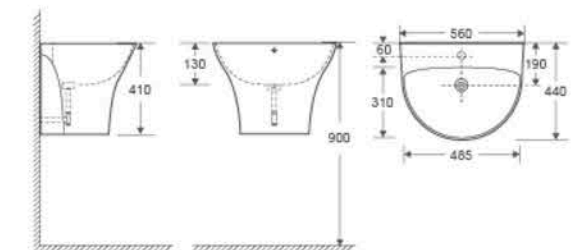

CB-48209

Wall-hung Basin
Size:
600x430x385mm
Vitreous china
Wall-hung installation

CB-48207

Wall-hung Basin
Size:
495x400x385mm
Vitreous china
Wall-hung installation

CB-48211

Wall-hung Basin
Size: 465x380x370mm
Vitreous china
Wall-hung installation

CB-48212

Wall-hung Basin
Size: 480x370x365mm
Vitreous china
Wall-hung installation

CB-48208

Wall-hung Basin
Size: 560x440x410mm
Vitreous china
Wall-hung installation

CB-48213

Wall-hung Basin
Size: 370x410x400mm
Vitreous china
Wall-hung installation

CB-48214

Wall-hung Basin
 Size: 600x450x405mm
 Vitreous china
 Wall-hung installation

CB-48215

Wall-hung Basin
 Size: 460x390x400mm
 Vitreous china
 Wall-hung installation

CB-48216

Wall-hung Basin
 Size: 560x440x415mm
 Vitreous china
 Wall-hung installation