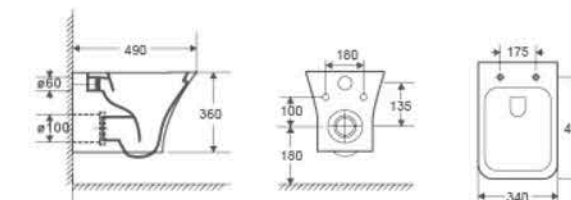

We cares the user so much. The modern simplicity is showed along with delicacy. The exquisite soft decoration turns the living environment to be sweet.

CB-2207E

Wall-hung Toilet
 Flushing system: Washdown
 Size: 490x340x360mm
 Vitreous china
 P trap: 180mm
 Wall-hung installation

CB-2207C

Floor Standing Bidet
 Size: 525x340x400mm
 Vitreous china
 Fixing to wall with back

CB-P315

Pedestal Basin
 Size: 450x435x835mm
 Vitreous china
 Fixing to wall with back

CB-48207

Wall-hung Basin
 Size: 500x400x385mm
 Vitreous china
 Wall-hung installation