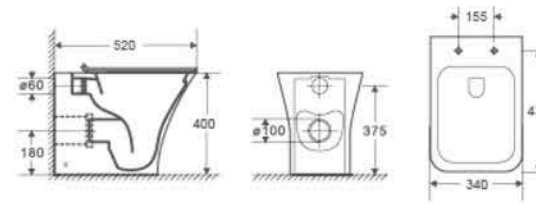

CB-2230

Two Piece Toilet
 Flushing system: Washdown
 Size: 650x370x785mm
 Vitreous china
 P trap: 180mm
 S trap: 250mm

CB-2234

Two Piece Toilet
 Flushing system: Washdown
 Size: 650x370x790mm
 Vitreous china
 S trap: 200mm

CB-2231

Two Piece Toilet
 Flushing system: Washdown
 Size: 625x380x785mm
 Vitreous china
 P trap: 180mm
 S trap: 250mm

CB-2235

Two Piece Toilet
 Flushing system: Washdown
 Size: 640x370x790mm
 Vitreous china
 P trap: 180mm

CB-2217D

Floor Standing Toilet
Flushing system: Washdown
Size: 520x340x400mm
Vitreous china
P trap: 180mm
Fixing to wall with back

CB-2207D

Floor Standing Toilet
Flushing system: Washdown
Size: 520x340x400mm
Vitreous china
P trap: 180mm
Fixing to wall with back

CB-2217E

Wall-hung Toilet
Flushing system: Washdown
Size: 485x360x365mm
Vitreous china
P trap: 180mm
Wall-hung installation

CB-2207E

Wall-hung Toilet
Flushing system: Washdown
Size: 490x340x360mm
Vitreous china
P trap: 180mm
Wall-hung installation