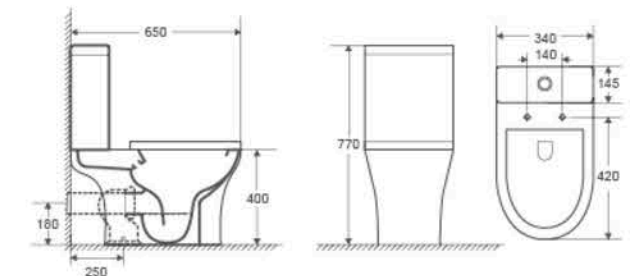

CB-P316

Pedestal Basin
 Size: 480x420x835mm
 Vitreous china
 Fixing to wall with back

CB-2217D

Floor Standing Toilet
 Flushing system: Washdown
 Size: 520x340x400mm
 Vitreous china
 P trap: 180mm
 Fixing to wall with back

CB-48208

Wall-hung Basin
 Size: 560x440x410mm
 Vitreous china
 Wall-hung installation

TECHNOLOGY, DESIGN AND
CLEANLINESS COME TOGETHER IN
THE RIMLESS SYSTEM.

STANDARD SYSTEM

RIMLESS SYSTEM

TWO PIECE TOILET

CB-2219A

Two Piece Toilet
 Flushing system: Washdown
 Size: 620x365x820mm
 Vitreous china
 P trap: 180mm
 S trap: 100-250mm

CB-2218A

Two Piece Toilet
 Flushing system: Washdown
 Size: 620x365x820mm
 Vitreous china
 P trap: 180mm
 S trap: 100-250mm

CB-2217A

Two Piece Toilet
 Flushing system: Washdown
 Size: 650x340x770mm
 Vitreous china
 P trap: 180mm
 S trap: 250mm

CB-2215A

Two Piece Toilet
 Flushing system: Washdown
 Size: 650x340x770mm
 Vitreous china
 P trap: 180mm
 S trap: 250mm