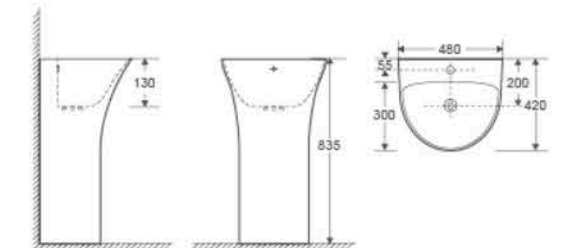

Extreme beauty originates from simplicity. The toilet and basin combines unmatched design and cutting edge technologies to bring you the ultimate in personal comfort and cleansing.

CB-2217E

Wall-hung Toilet
 Flushing system: Washdown
 Size: 485x360x365mm
 Vitreous china
 P trap: 180mm
 Wall-hung installation

CB-2217C

Floor Standing Bidet
 Size: 540x340x400mm
 Vitreous china
 Fixing to wall with back

CB-2217A

Two Piece Toilet
 Flushing system: Washdown
 Size: 650x340x770mm
 Vitreous china
 P trap: 180mm
 S trap: 250mm

CB-P316

Pedestal Basin
 Size: 480x420x835mm
 Vitreous china
 Fixing to wall with back

CB-2217D

Floor Standing Toilet
 Flushing system: Washdown
 Size: 520x340x400mm
 Vitreous china
 P trap: 180mm
 Fixing to wall with back

CB-48208

Wall-hung Basin
 Size: 560x440x410mm
 Vitreous china
 Wall-hung installation

TECHNOLOGY, DESIGN AND
CLEANLINESS COME TOGETHER IN
THE RIMLESS SYSTEM.

STANDARD SYSTEM

RIMLESS SYSTEM

TWO PIECE TOILET