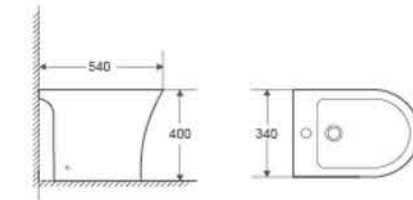

Extreme beauty originates from simplicity. The toilet and basin combines unmatched design and cutting edge technologies to bring you the ultimate in personal comfort and cleansing.

CB-2217E

Wall-hung Toilet
 Flushing system: Washdown
 Size: 485x360x365mm
 Vitreous china
 P trap: 180mm
 Wall-hung installation

CB-2217C

Floor Standing Bidet
 Size: 540x340x400mm
 Vitreous china
 Fixing to wall with back

CB-2217A

Two Piece Toilet
 Flushing system: Washdown
 Size: 650x340x770mm
 Vitreous china
 P trap: 180mm
 S trap: 250mm