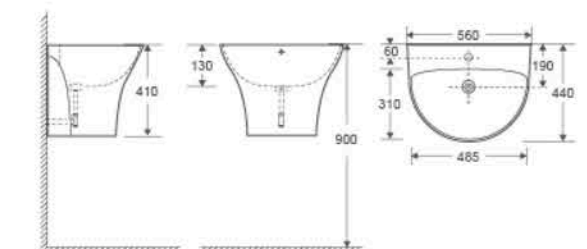

CB-2217C

Floor Standing Bidet
 Size: 540x340x400mm
 Vitreous china
 Fixing to wall with back

CB-2217A

Two Piece Toilet
 Flushing system: Washdown
 Size: 650x340x770mm
 Vitreous china
 P trap: 180mm
 S trap: 250mm

CB-P316

Pedestal Basin
 Size: 480x420x835mm
 Vitreous china
 Fixing to wall with back

CB-2217D

Floor Standing Toilet
 Flushing system: Washdown
 Size: 520x340x400mm
 Vitreous china
 P trap: 180mm
 Fixing to wall with back

CB-48208

Wall-hung Basin
 Size: 560x440x410mm
 Vitreous china
 Wall-hung installation

TECHNOLOGY, DESIGN AND
CLEANLINESS COME TOGETHER IN
THE RIMLESS SYSTEM.

STANDARD SYSTEM

RIMLESS SYSTEM

TWO PIECE TOILET