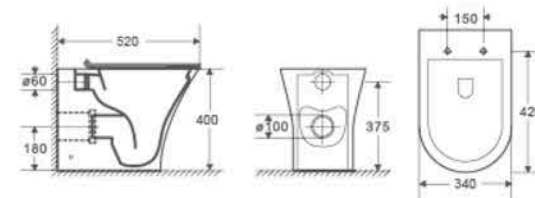

Extreme beauty originates from simplicity. The toilet and basin combines unmatched design and cutting edge technologies to bring you the ultimate in personal comfort and cleansing.

CB-2217E

Wall-hung Toilet
 Flushing system: Washdown
 Size: 485x360x365mm
 Vitreous china
 P trap: 180mm
 Wall-hung installation

CB-2217C

Floor Standing Bidet
 Size: 540x340x400mm
 Vitreous china
 Fixing to wall with back

CB-2217A

Two Piece Toilet
 Flushing system: Washdown
 Size: 650x340x770mm
 Vitreous china
 P trap: 180mm
 S trap: 250mm

CB-P316

Pedestal Basin
 Size: 480x420x835mm
 Vitreous china
 Fixing to wall with back

CB-2217D

Floor Standing Toilet
 Flushing system: Washdown
 Size: 520x340x400mm
 Vitreous china
 P trap: 180mm
 Fixing to wall with back

CB-48208

Wall-hung Basin
 Size: 560x440x410mm
 Vitreous china
 Wall-hung installation

TECHNOLOGY, DESIGN AND
CLEANLINESS COME TOGETHER IN
THE RIMLESS SYSTEM.

STANDARD SYSTEM

RIMLESS SYSTEM

TWO PIECE TOILET