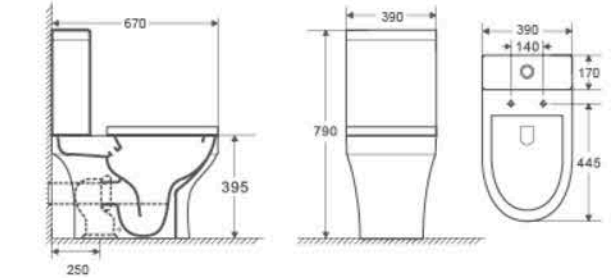

CB-2217A

Two Piece Toilet
 Flushing system: Washdown
 Size: 650x340x770mm
 Vitreous china
 P trap: 180mm
 S trap: 250mm

CB-2215A

Two Piece Toilet
 Flushing system: Washdown
 Size: 650x340x770mm
 Vitreous china
 P trap: 180mm
 S trap: 250mm

CB-2222

Two Piece Toilet
Flushing system: Washdown
Size: 620x345x800mm
Vitreous china
P trap: 180mm
S trap: 100-250mm

CB-2223

Two Piece Toilet
Flushing system: Washdown
Size: 660x360x820mm
Vitreous china
P trap: 180mm
S trap: 250mm

CB-2221

Two Piece Toilet
Flushing system: Washdown
Size: 650x345x780mm
Vitreous china
P trap: 180mm
S trap: 250mm

CB-2225

Two Piece Toilet
Flushing system: Washdown
Size: 670x390x790mm
Vitreous china
S trap: 250mm

CB-2220

Two Piece Toilet
Flushing system: Washdown
Size: 660x350x800mm
Vitreous china
P trap: 180mm
S trap: 250mm

CB-2226

Two Piece Toilet
Flushing system: Washdown
Size: 650x350x740mm
Vitreous china
P trap: 180mm
S trap: 250mm