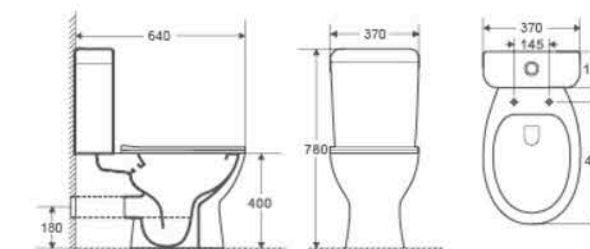

CB-2224

Two Piece Toilet
Flushing system: Washdown
Size: 660x360x820mm
Vitreous china
P trap: 180mm
S trap: 250mm

CB-2227

Two Piece Toilet
Flushing system: Washdown
Size: 665x355x785mm
Vitreous china
P trap: 180mm
S trap: 250mm

CB-2228

Two Piece Toilet
 Flushing system: Washdown/Siphonic
 Size: 650x350x790mm
 Vitreous china
 P trap: 180mm
 S trap: 250/300mm

CB-2232

Two Piece Toilet
 Flushing system: Washdown
 Size: 650x370x780mm
 Vitreous china
 S trap: 200mm

CB-2229

Two Piece Toilet
 Flushing system: Washdown
 Size: 660x365x785mm
 Vitreous china
 P trap: 180mm
 S trap: 250mm

CB-2233

Two Piece Toilet
 Flushing system: Washdown
 Size: 640x370x780mm
 Vitreous china
 P trap: 180mm

CB-2230

Two Piece Toilet
 Flushing system: Washdown
 Size: 650x370x785mm
 Vitreous china
 P trap: 180mm
 S trap: 250mm

CB-2234

Two Piece Toilet
 Flushing system: Washdown
 Size: 650x370x790mm
 Vitreous china
 S trap: 200mm