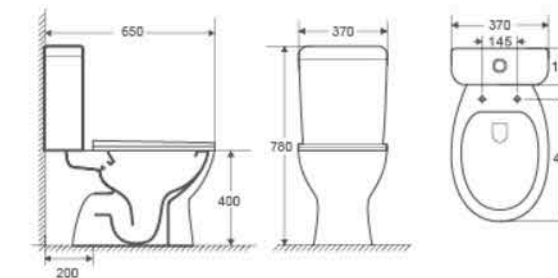

CB-2220

Two Piece Toilet
Flushing system: Washdown
Size: 660x350x800mm
Vitreous china
P trap: 180mm
S trap: 250mm

CB-2226

Two Piece Toilet
Flushing system: Washdown
Size: 650x350x740mm
Vitreous china
P trap: 180mm
S trap: 250mm

CB-2224

Two Piece Toilet
Flushing system: Washdown
Size: 660x360x820mm
Vitreous china
P trap: 180mm
S trap: 250mm

CB-2227

Two Piece Toilet
Flushing system: Washdown
Size: 665x355x785mm
Vitreous china
P trap: 180mm
S trap: 250mm

CB-2228

Two Piece Toilet
 Flushing system: Washdown/Siphonic
 Size: 650x350x790mm
 Vitreous china
 P trap: 180mm
 S trap: 250/300mm

CB-2232

Two Piece Toilet
 Flushing system: Washdown
 Size: 650x370x780mm
 Vitreous china
 S trap: 200mm

CB-2229

Two Piece Toilet
 Flushing system: Washdown
 Size: 660x365x785mm
 Vitreous china
 P trap: 180mm
 S trap: 250mm

CB-2233

Two Piece Toilet
 Flushing system: Washdown
 Size: 640x370x780mm
 Vitreous china
 P trap: 180mm