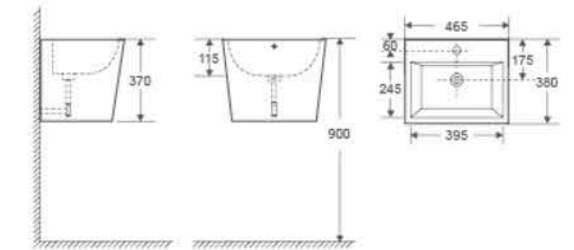

CB-48209

Wall-hung Basin
Size:
600x430x385mm
Vitreous china
Wall-hung installation

CB-48207

Wall-hung Basin
Size:
495x400x385mm
Vitreous china
Wall-hung installation

CB-48211

Wall-hung Basin
Size: 465x380x370mm
Vitreous china
Wall-hung installation

CB-48212

Wall-hung Basin
Size: 480x370x365mm
Vitreous china
Wall-hung installation

CB-48208

Wall-hung Basin
Size: 560x440x410mm
Vitreous china
Wall-hung installation

CB-48213

Wall-hung Basin
Size: 370x410x400mm
Vitreous china
Wall-hung installation

CB-48214

Wall-hung Basin
 Size: 600x450x405mm
 Vitreous china
 Wall-hung installation

CB-48215

Wall-hung Basin
 Size: 460x390x400mm
 Vitreous china
 Wall-hung installation

CB-48216

Wall-hung Basin
 Size: 560x440x415mm
 Vitreous china
 Wall-hung installation