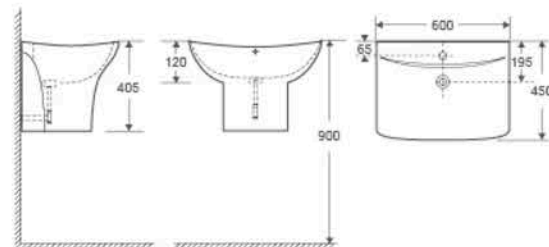

CB-P246

Pedestal Basin
Size: 510x450x850mm
Vitreous china
Fixing to wall with back

CB-P247

Pedestal Basin
Size: 460x480x960mm
Vitreous china
Fixing to wall with back

HYGIENE

The intimate double basin design can separate different daily washes, such as brushing teeth and washing face. Such a design is more sanitary and healthy, can effectively reduce the growth of bacteria, let us enjoy the life of a leisurely.

CB-48209

Wall-hung Basin
Size:
600x430x385mm
Vitreous china
Wall-hung installation

CB-48207

Wall-hung Basin
Size:
495x400x385mm
Vitreous china
Wall-hung installation

CB-48211

Wall-hung Basin
Size: 465x380x370mm
Vitreous china
Wall-hung installation

CB-48212

Wall-hung Basin
Size: 480x370x365mm
Vitreous china
Wall-hung installation

CB-48208

Wall-hung Basin
Size: 560x440x410mm
Vitreous china
Wall-hung installation

CB-48213

Wall-hung Basin
Size: 370x410x400mm
Vitreous china
Wall-hung installation

CB-48214

Wall-hung Basin
 Size: 600x450x405mm
 Vitreous china
 Wall-hung installation

CB-48215

Wall-hung Basin
 Size: 460x390x400mm
 Vitreous china
 Wall-hung installation

CB-48216

Wall-hung Basin
 Size: 560x440x415mm
 Vitreous china
 Wall-hung installation