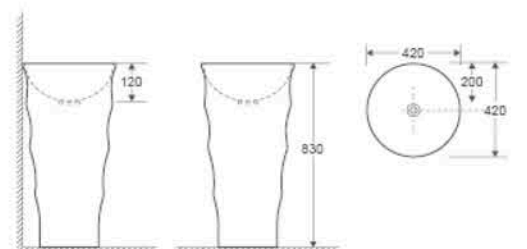

CB-P238

Pedestal Basin
Size: 440x380x835mm
Vitreous china
Fixing to wall with back.

CB-P239

Pedestal Basin
Size: 440x380x835mm
Vitreous china
Fixing to wall with back.

CB-P240

Pedestal Basin
Size: 430x360x830mm
Vitreous china
Fixing to wall with back.

CB-P241

Pedestal Basin
 Size: 455x455x870mm
 Vitreous china
 Fixing to wall with back

CB-P316

Pedestal Basin
 Size: 480x420x835mm
 Vitreous china
 Fixing to wall with back

CB-P242

Pedestal Basin
 Size: 420x420x830mm
 Vitreous china
 Fixing to wall with back

CB-P243

Pedestal Basin
 Size: 420x420x830mm
 Vitreous china
 Fixing to wall with back

CB-P248

Pedestal Basin
Size: 420x410x880mm
Vitreous china
Fixing to wall with back.

CB-P249

Pedestal Basin
Size: 380x380x830mm
Vitreous china
Fixing to wall with back.