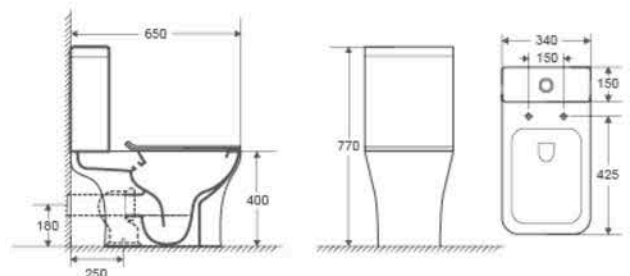

CB-P316

Pedestal Basin
 Size: 480x420x835mm
 Vitreous china
 Fixing to wall with back

CB-2217D

Floor Standing Toilet
 Flushing system: Washdown
 Size: 520x340x400mm
 Vitreous china
 P trap: 180mm
 Fixing to wall with back

CB-48208

Wall-hung Basin
 Size: 560x440x410mm
 Vitreous china
 Wall-hung installation

TECHNOLOGY, DESIGN AND
CLEANLINESS COME TOGETHER IN
THE RIMLESS SYSTEM.

STANDARD SYSTEM

RIMLESS SYSTEM

TWO PIECE TOILET

CB-2219A

Two Piece Toilet
 Flushing system: Washdown
 Size: 620x365x820mm
 Vitreous china
 P trap: 180mm
 S trap: 100-250mm

CB-2218A

Two Piece Toilet
 Flushing system: Washdown
 Size: 620x365x820mm
 Vitreous china
 P trap: 180mm
 S trap: 100-250mm

CB-2217A

Two Piece Toilet
 Flushing system: Washdown
 Size: 650x340x770mm
 Vitreous china
 P trap: 180mm
 S trap: 250mm

CB-2215A

Two Piece Toilet
 Flushing system: Washdown
 Size: 650x340x770mm
 Vitreous china
 P trap: 180mm
 S trap: 250mm