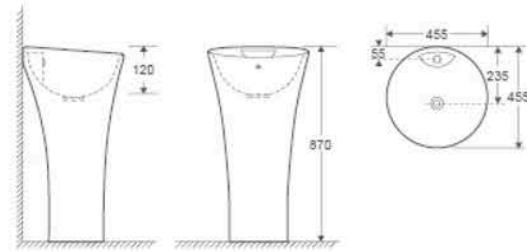

CB-P235

Pedestal Basin
Size: 550x435x835mm
Vitreous china
Fixing to wall with back

CB-P215

Pedestal Basin
Size: 450x435x835mm
Vitreous china
Fixing to wall with back

CB-P236

Pedestal Basin
Size: 340x340x835mm
Vitreous china
Fixing to wall with back

Exposed mounting holes

Stealth mounting holes make products more beautiful.

Exposure of mounting holes will affect the overall shape.

CB-P237

Pedestal Basin
Size: 470x470x840mm
Vitreous china
Fixing to wall with back.

CB-P238

Pedestal Basin
Size: 440x380x835mm
Vitreous china
Fixing to wall with back.

CB-P239

Pedestal Basin
Size: 440x380x835mm
Vitreous china
Fixing to wall with back.

CB-P240

Pedestal Basin
Size: 430x360x830mm
Vitreous china
Fixing to wall with back.

CB-P241

Pedestal Basin
 Size: 455x455x870mm
 Vitreous china
 Fixing to wall with back

CB-P316

Pedestal Basin
 Size: 480x420x835mm
 Vitreous china
 Fixing to wall with back

CB-P242

Pedestal Basin
 Size: 420x420x830mm
 Vitreous china
 Fixing to wall with back