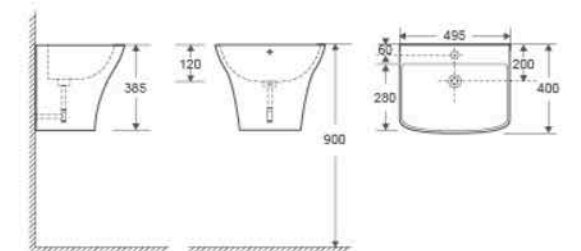

CB-P246

Pedestal Basin
Size: 510x450x850mm
Vitreous china
Fixing to wall with back

CB-P247

Pedestal Basin
Size: 460x480x960mm
Vitreous china
Fixing to wall with back

HYGIENE

The intimate double basin design can separate different daily washes, such as brushing teeth and washing face. Such a design is more sanitary and healthy, can effectively reduce the growth of bacteria, let us enjoy the life of a leisurely.

Antibiosis

The glaze is fired by high temperature to ensure the surface is greatly smooth, air-proof, nowhere for dirt to hide and sopping rate is zero.

WALL HUNG BASIN

CB-48210

Wall-hung Basin
Size:
1000x410x360mm
Vitreous china
Wall-hung installation

CB-48209

Wall-hung Basin
Size:
600x430x385mm
Vitreous china
Wall-hung installation

CB-48207

Wall-hung Basin
Size:
495x400x385mm
Vitreous china
Wall-hung installation

CB-48211

Wall-hung Basin
Size: 465x380x370mm
Vitreous china
Wall-hung installation

CB-48212

Wall-hung Basin
Size: 480x370x365mm
Vitreous china
Wall-hung installation

CB-48208

Wall-hung Basin
Size: 560x440x410mm
Vitreous china
Wall-hung installation

CB-48213

Wall-hung Basin
Size: 370x410x400mm
Vitreous china
Wall-hung installation