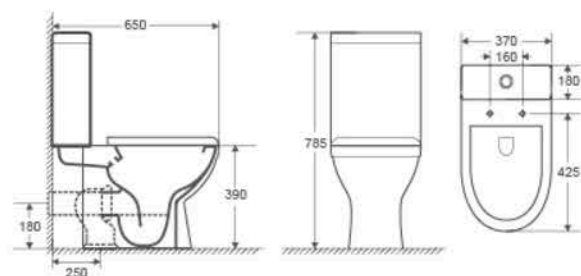

CB-2228

Two Piece Toilet
 Flushing system: Washdown/Siphonic
 Size: 650x350x790mm
 Vitreous china
 P trap: 180mm
 S trap: 250/300mm

CB-2232

Two Piece Toilet
 Flushing system: Washdown
 Size: 650x370x780mm
 Vitreous china
 S trap: 200mm

CB-2229

Two Piece Toilet
 Flushing system: Washdown
 Size: 660x365x785mm
 Vitreous china
 P trap: 180mm
 S trap: 250mm

CB-2233

Two Piece Toilet
 Flushing system: Washdown
 Size: 640x370x780mm
 Vitreous china
 P trap: 180mm

CB-2230

Two Piece Toilet
 Flushing system: Washdown
 Size: 650x370x785mm
 Vitreous china
 P trap: 180mm
 S trap: 250mm

CB-2234

Two Piece Toilet
 Flushing system: Washdown
 Size: 650x370x790mm
 Vitreous china
 S trap: 200mm

CB-2231

Two Piece Toilet
 Flushing system: Washdown
 Size: 625x380x785mm
 Vitreous china
 P trap: 180mm
 S trap: 250mm

CB-2235

Two Piece Toilet
 Flushing system: Washdown
 Size: 640x370x790mm
 Vitreous china
 P trap: 180mm