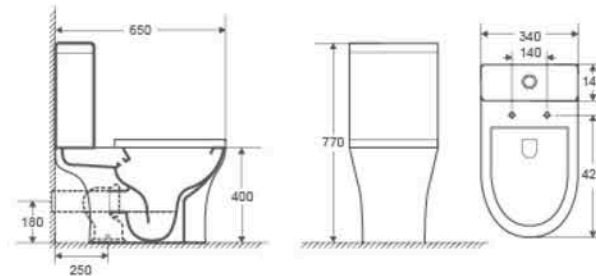

Extreme beauty originates from simplicity. The toilet and basin combines unmatched design and cutting edge technologies to bring you the ultimate in personal comfort and cleansing.

CB-2217E

Wall-hung Toilet
 Flushing system: Washdown
 Size: 485x360x365mm
 Vitreous china
 P trap: 180mm
 Wall-hung installation

CB-2217C

Floor Standing Bidet
 Size: 540x340x400mm
 Vitreous china
 Fixing to wall with back

CB-2217A

Two Piece Toilet
 Flushing system: Washdown
 Size: 650x340x770mm
 Vitreous china
 P trap: 180mm
 S trap: 250mm

CB-P316

Pedestal Basin
 Size: 480x420x835mm
 Vitreous china
 Fixing to wall with back

CB-2217D

Floor Standing Toilet
 Flushing system: Washdown
 Size: 520x340x400mm
 Vitreous china
 P trap: 180mm
 Fixing to wall with back

CB-48208

Wall-hung Basin
 Size: 560x440x410mm
 Vitreous china
 Wall-hung installation

TECHNOLOGY, DESIGN AND
CLEANLINESS COME TOGETHER IN
THE RIMLESS SYSTEM.

STANDARD SYSTEM

RIMLESS SYSTEM

TWO PIECE TOILET