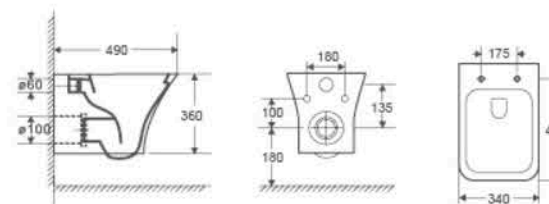

CB-2217E

Wall-hung Toilet
Flushing system: Washdown
Size: 485x360x365mm
Vitreous china
P trap: 180mm
Wall-hung installation

CB-2207E

Wall-hung Toilet
Flushing system: Washdown
Size: 490x340x360mm
Vitreous china
P trap: 180mm
Wall-hung installation

CB-2217C

Floor Standing Bidet
Size: 540x340x400mm
Vitreous china
Fixing to wall with back

CB-2207C

Floor Standing Bidet
Size: 525x340x400mm
Vitreous china
Fixing to wall with back

PEDESTAL BASIN

ARTISTIC ROOTS