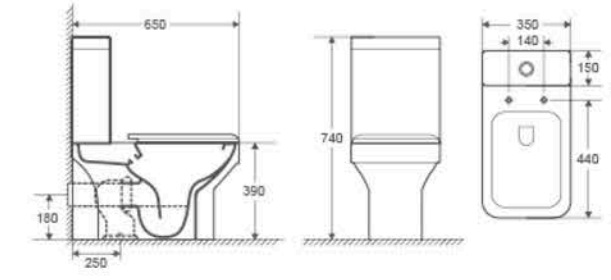

CB-2222

Two Piece Toilet
Flushing system: Washdown
Size: 620x345x800mm
Vitreous china
P trap: 180mm
S trap: 100-250mm

CB-2223

Two Piece Toilet
Flushing system: Washdown
Size: 660x360x820mm
Vitreous china
P trap: 180mm
S trap: 250mm

CB-2221

Two Piece Toilet
Flushing system: Washdown
Size: 650x345x780mm
Vitreous china
P trap: 180mm
S trap: 250mm

CB-2225

Two Piece Toilet
Flushing system: Washdown
Size: 670x390x790mm
Vitreous china
S trap: 250mm

CB-2220

Two Piece Toilet
Flushing system: Washdown
Size: 660x350x800mm
Vitreous china
P trap: 180mm
S trap: 250mm

CB-2226

Two Piece Toilet
Flushing system: Washdown
Size: 650x350x740mm
Vitreous china
P trap: 180mm
S trap: 250mm

CB-2224

Two Piece Toilet
Flushing system: Washdown
Size: 660x360x820mm
Vitreous china
P trap: 180mm
S trap: 250mm

CB-2227

Two Piece Toilet
Flushing system: Washdown
Size: 665x355x785mm
Vitreous china
P trap: 180mm
S trap: 250mm