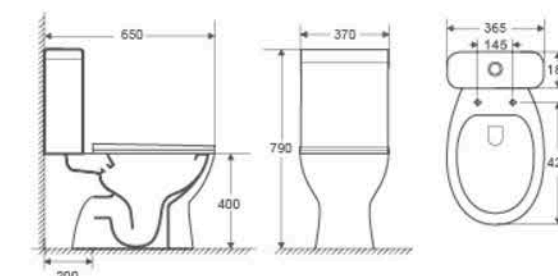

CB-2228

Two Piece Toilet
 Flushing system: Washdown/Siphonic
 Size: 650x350x790mm
 Vitreous china
 P trap: 180mm
 S trap: 250/300mm

CB-2232

Two Piece Toilet
 Flushing system: Washdown
 Size: 650x370x780mm
 Vitreous china
 S trap: 200mm

CB-2229

Two Piece Toilet
 Flushing system: Washdown
 Size: 660x365x785mm
 Vitreous china
 P trap: 180mm
 S trap: 250mm

CB-2233

Two Piece Toilet
 Flushing system: Washdown
 Size: 640x370x780mm
 Vitreous china
 P trap: 180mm

CB-2230

Two Piece Toilet
 Flushing system: Washdown
 Size: 650x370x785mm
 Vitreous china
 P trap: 180mm
 S trap: 250mm

CB-2234

Two Piece Toilet
 Flushing system: Washdown
 Size: 650x370x790mm
 Vitreous china
 S trap: 200mm

CB-2231

Two Piece Toilet
 Flushing system: Washdown
 Size: 625x380x785mm
 Vitreous china
 P trap: 180mm
 S trap: 250mm

CB-2235

Two Piece Toilet
 Flushing system: Washdown
 Size: 640x370x790mm
 Vitreous china
 P trap: 180mm