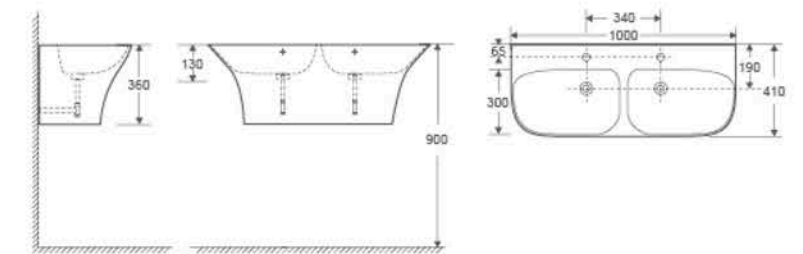

CB-P246

Pedestal Basin
Size: 510x450x850mm
Vitreous china
Fixing to wall with back

CB-P247

Pedestal Basin
Size: 460x480x960mm
Vitreous china
Fixing to wall with back

HYGIENE

The intimate double basin design can separate different daily washes, such as brushing teeth and washing face. Such a design is more sanitary and healthy, can effectively reduce the growth of bacteria, let us enjoy the life of a leisurely.

Antibiosis

The glaze is fired by high temperature to ensure the surface is greatly smooth, air-proof, nowhere for dirt to hide and sopping rate is zero.

WALL HUNG BASIN

CB-48210

Wall-hung Basin
Size:
1000x410x360mm
Vitreous china
Wall-hung installation

CB-48209

Wall-hung Basin
Size:
600x430x385mm
Vitreous china
Wall-hung installation

CB-48207

Wall-hung Basin
Size:
495x400x385mm
Vitreous china
Wall-hung installation

CB-48211

Wall-hung Basin
Size: 465x380x370mm
Vitreous china
Wall-hung installation