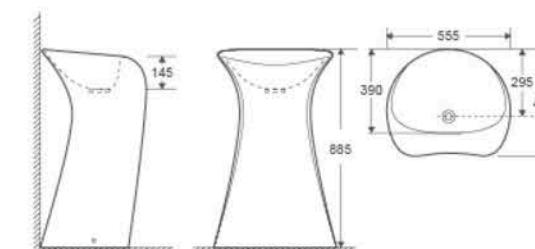

CB-P243

Pedestal Basin
 Size: 420x420x830mm
 Vitreous china
 Fixing to wall with back

CB-P248

Pedestal Basin
Size: 420x410x880mm
Vitreous china
Fixing to wall with back.

CB-P249

Pedestal Basin
Size: 380x380x830mm
Vitreous china
Fixing to wall with back.

CB-P250

Pedestal Basin
Size: 340x340x830mm
Vitreous china
Fixing to wall with back.

CB-P251

Pedestal Basin
Size: 300x310x840mm
Vitreous china
Fixing to wall with back.

A pure presentation creates a peaceful and quiet bathroom. All things are in harmony. It is suitable for different living environment to present the essentials of aesthetics.

CB-P244

Pedestal Basin
Size: 290x310x875mm
Vitreous china
Fixing to wall with back

CB-P108

Pedestal Basin
Size: 555x480x885mm
Vitreous china
Fixing to wall with back

CB-P245

Pedestal Basin
Size: 545x525x855mm
Vitreous china
Fixing to wall with back

CB-P246

Pedestal Basin
Size: 510x450x850mm
Vitreous china
Fixing to wall with back

CB-P247

Pedestal Basin
Size: 460x480x960mm
Vitreous china
Fixing to wall with back

HYGIENE

The intimate double basin design can separate different daily washes, such as brushing teeth and washing face. Such a design is more sanitary and healthy, can effectively reduce the growth of bacteria, let us enjoy the life of a leisurely.