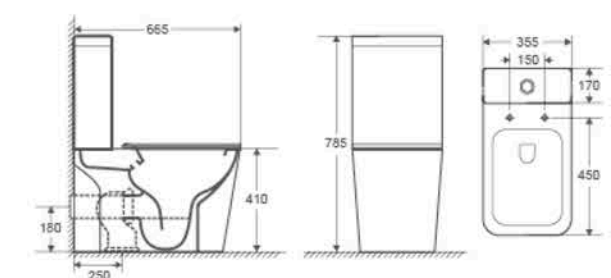

CB-2221

Two Piece Toilet
Flushing system: Washdown
Size: 650x345x780mm
Vitreous china
P trap: 180mm
S trap: 250mm

CB-2225

Two Piece Toilet
Flushing system: Washdown
Size: 670x390x790mm
Vitreous china
S trap: 250mm

CB-2220

Two Piece Toilet
Flushing system: Washdown
Size: 660x350x800mm
Vitreous china
P trap: 180mm
S trap: 250mm

CB-2226

Two Piece Toilet
Flushing system: Washdown
Size: 650x350x740mm
Vitreous china
P trap: 180mm
S trap: 250mm

CB-2224

Two Piece Toilet
Flushing system: Washdown
Size: 660x360x820mm
Vitreous china
P trap: 180mm
S trap: 250mm

CB-2227

Two Piece Toilet
Flushing system: Washdown
Size: 665x355x785mm
Vitreous china
P trap: 180mm
S trap: 250mm

CB-2228

Two Piece Toilet
 Flushing system: Washdown/Siphonic
 Size: 650x350x790mm
 Vitreous china
 P trap: 180mm
 S trap: 250/300mm

CB-2232

Two Piece Toilet
 Flushing system: Washdown
 Size: 650x370x780mm
 Vitreous china
 S trap: 200mm