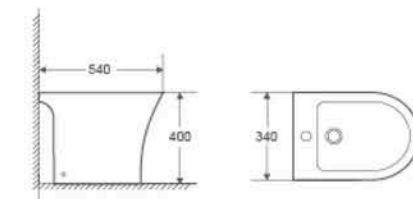

CB-2217D

Floor Standing Toilet
Flushing system: Washdown
Size: 520x340x400mm
Vitreous china
P trap: 180mm
Fixing to wall with back

CB-2207D

Floor Standing Toilet
Flushing system: Washdown
Size: 520x340x400mm
Vitreous china
P trap: 180mm
Fixing to wall with back

CB-2217E

Wall-hung Toilet
Flushing system: Washdown
Size: 485x360x365mm
Vitreous china
P trap: 180mm
Wall-hung installation

CB-2207E

Wall-hung Toilet
Flushing system: Washdown
Size: 490x340x360mm
Vitreous china
P trap: 180mm
Wall-hung installation

CB-2217C

Floor Standing Bidet
Size: 540x340x400mm
Vitreous china
Fixing to wall with back

CB-2207C

Floor Standing Bidet
Size: 525x340x400mm
Vitreous china
Fixing to wall with back

PEDESTAL BASIN

ARTISTIC ROOTS