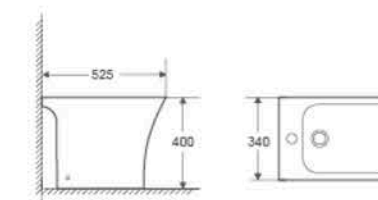

We cares the user so much. The modern simplicity is showed along with delicacy. The exquisite soft decoration turns the living environment to be sweet.

CB-2207E

Wall-hung Toilet
 Flushing system: Washdown
 Size: 490x340x360mm
 Vitreous china
 P trap: 180mm
 Wall-hung installation

CB-2207C

Floor Standing Bidet
 Size: 525x340x400mm
 Vitreous china
 Fixing to wall with back

CB-P315

Pedestal Basin
 Size: 450x435x835mm
 Vitreous china
 Fixing to wall with back

CB-48207

Wall-hung Basin
 Size: 500x400x385mm
 Vitreous china
 Wall-hung installation