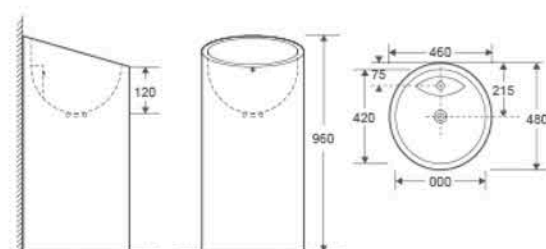

CB-P243

Pedestal Basin
 Size: 420x420x830mm
 Vitreous china
 Fixing to wall with back

CB-P248

Pedestal Basin
Size: 420x410x880mm
Vitreous china
Fixing to wall with back.

CB-P249

Pedestal Basin
Size: 380x380x830mm
Vitreous china
Fixing to wall with back.

CB-P250

Pedestal Basin
Size: 340x340x830mm
Vitreous china
Fixing to wall with back.

CB-P251

Pedestal Basin
Size: 300x310x840mm
Vitreous china
Fixing to wall with back.

A pure presentation creates a peaceful and quiet bathroom. All things are in harmony. It is suitable for different living environment to present the essentials of aesthetics.

CB-P244

Pedestal Basin
Size: 290x310x875mm
Vitreous china
Fixing to wall with back

CB-P108

Pedestal Basin
Size: 555x480x885mm
Vitreous china
Fixing to wall with back

CB-P245

Pedestal Basin
Size: 545x525x855mm
Vitreous china
Fixing to wall with back

CB-P246

Pedestal Basin
Size: 510x450x850mm
Vitreous china
Fixing to wall with back

CB-P247

Pedestal Basin
Size: 460x480x960mm
Vitreous china
Fixing to wall with back

HYGIENE

The intimate double basin design can separate different daily washes, such as brushing teeth and washing face. Such a design is more sanitary and healthy, can effectively reduce the growth of bacteria, let us enjoy the life of a leisurely.