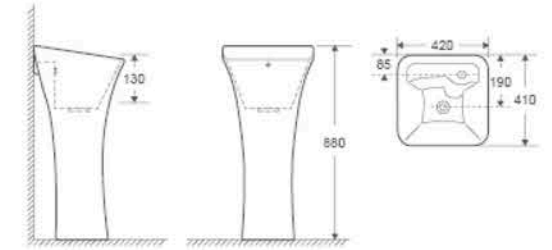

CB-P238

Pedestal Basin
Size: 440x380x835mm
Vitreous china
Fixing to wall with back.

CB-P239

Pedestal Basin
Size: 440x380x835mm
Vitreous china
Fixing to wall with back.

CB-P240

Pedestal Basin
Size: 430x360x830mm
Vitreous china
Fixing to wall with back.

CB-P241

Pedestal Basin
 Size: 455x455x870mm
 Vitreous china
 Fixing to wall with back

CB-P316

Pedestal Basin
 Size: 480x420x835mm
 Vitreous china
 Fixing to wall with back

CB-P242

Pedestal Basin
 Size: 420x420x830mm
 Vitreous china
 Fixing to wall with back

CB-P243

Pedestal Basin
 Size: 420x420x830mm
 Vitreous china
 Fixing to wall with back

CB-P248

Pedestal Basin
Size: 420x410x880mm
Vitreous china
Fixing to wall with back.

CB-P249

Pedestal Basin
Size: 380x380x830mm
Vitreous china
Fixing to wall with back.

CB-P250

Pedestal Basin
Size: 340x340x830mm
Vitreous china
Fixing to wall with back.

CB-P251

Pedestal Basin
Size: 300x310x840mm
Vitreous china
Fixing to wall with back.

A pure presentation creates a peaceful and quiet bathroom. All things are in harmony. It is suitable for different living environment to present the essentials of aesthetics.