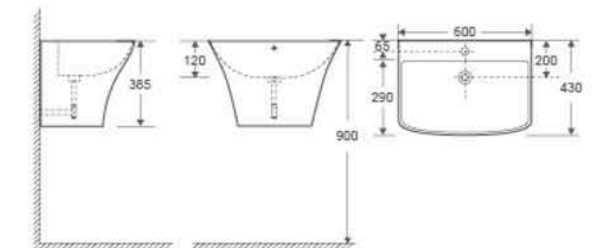

CB-P246

Pedestal Basin
Size: 510x450x850mm
Vitreous china
Fixing to wall with back

CB-P247

Pedestal Basin
Size: 460x480x960mm
Vitreous china
Fixing to wall with back

HYGIENE

The intimate double basin design can separate different daily washes, such as brushing teeth and washing face. Such a design is more sanitary and healthy, can effectively reduce the growth of bacteria, let us enjoy the life of a leisurely.

Antibiosis

The glaze is fired by high temperature to ensure the surface is greatly smooth, air-proof, nowhere for dirt to hide and sopping rate is zero.

WALL HUNG BASIN

CB-48210

Wall-hung Basin
Size:
1000x410x360mm
Vitreous china
Wall-hung installation

CB-48209

Wall-hung Basin
Size:
600x430x385mm
Vitreous china
Wall-hung installation

CB-48207

Wall-hung Basin
Size:
495x400x385mm
Vitreous china
Wall-hung installation

CB-48211

Wall-hung Basin
Size: 465x380x370mm
Vitreous china
Wall-hung installation

CB-48212

Wall-hung Basin
Size: 480x370x365mm
Vitreous china
Wall-hung installation

CB-48208

Wall-hung Basin
Size: 560x440x410mm
Vitreous china
Wall-hung installation

CB-48213

Wall-hung Basin
Size: 370x410x400mm
Vitreous china
Wall-hung installation