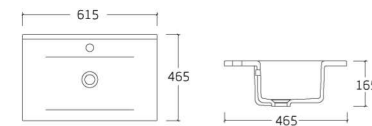

# BEAUTY OF LINES

**LINDA-80**

- Cabinet Basin
- Size : 810\*465\*175mm

**LINDA-75**

- Cabinet Basin
- Size : 760\*465\*175mm

**LINDA-70**

- Cabinet Basin
- Size : 710\*465\*175mm

**LINDA-60**