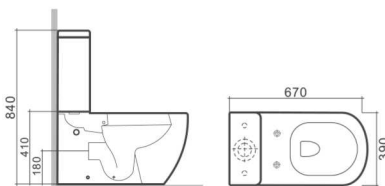

- Toilet
- Size : 670*390*840mm
- P-trap: 180mm roughing-in

SY025