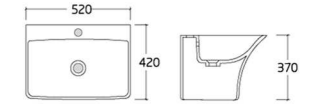

**PM9014A**

- Wall-hung basin
- Size : 520\*460\*380mm

**PM9016**

- Wall-hung basin
- Size : 520\*460\*380mm

**P032A**

- Wall-hung basin
- Size : 520\*460\*380mm

**WH6004**

- Wall-hung basin
- Size : 520\*460\*380mm