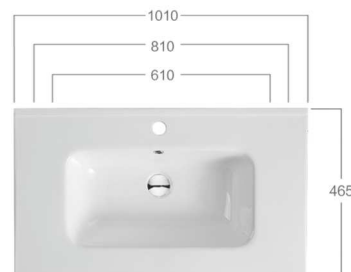

CHALLENGE TO LIVE IN QUALITY

All manufactures get on well with each other to build up perfect room, and they create a large variety of changes to adapt different demands for room.

Our artistic feeling seems more and more personal, to wise customers, simple shapes are rarely less important than enjoyment and easiness of organs and bodies.

The anatomy of the graphic below

BEAUTY OF LINES