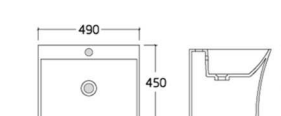

**WH6005**

- Wall-hung basin
- Size : 520\*460\*380mm

**WH6006**

- Wall-hung basin
- Size : 520\*460\*380mm

**PM9014A**

- Wall-hung basin
- Size : 520\*460\*380mm

**PM9016**

- Wall-hung basin
- Size : 520\*460\*380mm