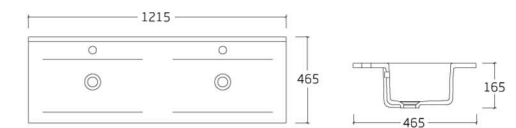

**P032A**

- Wall-hung basin
- Size : 520\*460\*380mm

**LINDA-150D**

- Cabinet Basin
- Size : 1510\*465\*175mm

**LINDA-150**

- Cabinet Basin
- Size : 1510\*465\*175mm

**LINDA-140**

- Cabinet Basin
- Size : 1410\*465\*175mm