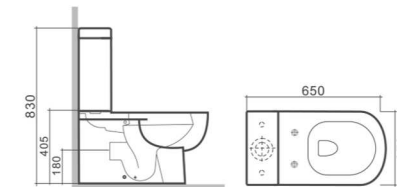

- Toilet
- Size : 670*390*840mm
- P-trap: 180mm roughing-in

SY2029