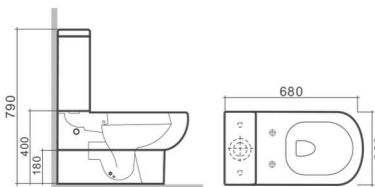

- Toilet
- Size : 670*390*840mm
- P-trap: 180mm roughing-in

SY021