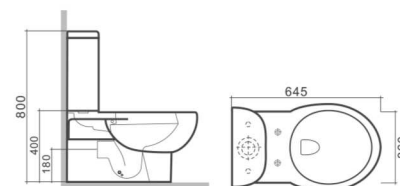

- Toilet
- Size : 670*390*840mm
- P-trap: 180mm roughing-in

SY2042