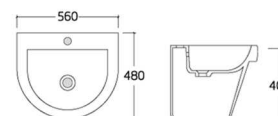

**WH6005**

- Wall-hung basin
- Size : 520\*460\*380mm

**WH6006**

- Wall-hung basin
- Size : 520\*460\*380mm

**PM9014A**

- Wall-hung basin
- Size : 520\*460\*380mm

**PM9016**

- Wall-hung basin
- Size : 520\*460\*380mm