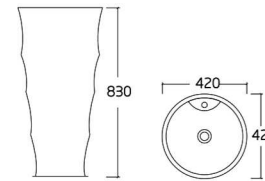

**P021**

• Pedestal basin  
• Size : 450\*460\*970mm

**P022**

• Pedestal basin  
• Size : 450\*460\*850mm

**P023A/B**

• Pedestal basin  
• Size : 450\*450\*810mm

**P121**

• Pedestal basin  
• Size : 420\*420\*830mm