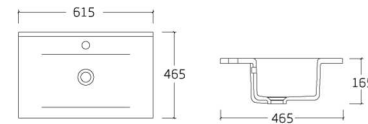

Our love for forms shows our attitude towards the world. The sanitary wares forming with line patterns and geometrical patterns bring pure character, and fondle admiringly .

**LINDA-80**

- Cabinet Basin
- Size : 810\*465\*175mm