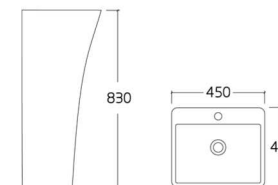

• Pedestal basin
• Size : 450*430*830mm

P125