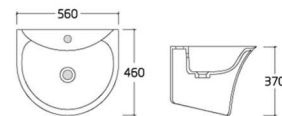

- Wall-hung basin
- Size : 520*460*380mm

PM9014A