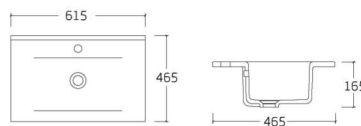

LINDA-100

- Cabinet Basin
- Size : 1210*465*175mm