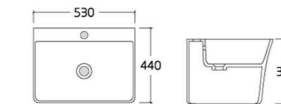

- Wall-hung basin
- Size : 520*460*380mm

P032A