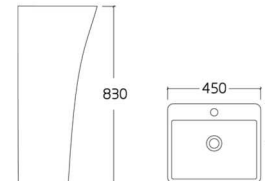

• Pedestal basin
• Size : 450*430*830mm

P125