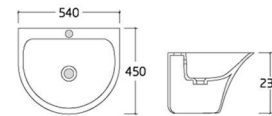

- Wall-hung basin
- Size : 520*460*380mm

PM9016