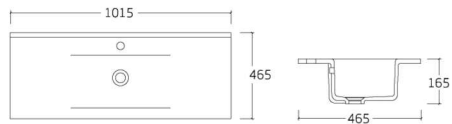

LINDA-120(R)

- Cabinet Basin
- Size : 1210*465*175mm