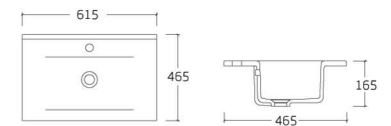

# BEAUTY OF LINES

**LINDA-80**

- Cabinet Basin
- Size : 810\*465\*175mm

**LINDA-75**

- Cabinet Basin
- Size : 760\*465\*175mm

**LINDA-70**

- Cabinet Basin
- Size : 710\*465\*175mm

**LINDA-60**