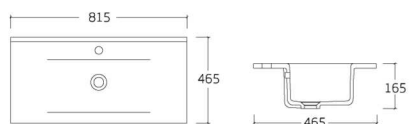

LINDA-120D

- Cabinet Basin
- Size : 1210*465*175mm