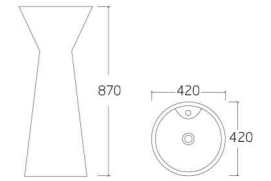

• Pedestal basin
• Size : 420*420*870mm

PM9014A