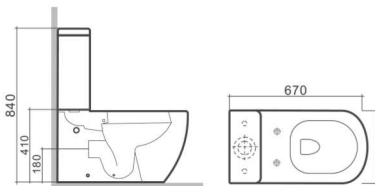

- Toilet
- Size : 670*390*840mm
- P-trap: 180mm roughing-in

SY025