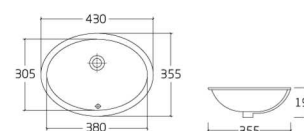

- Under counter basin
- Size : 420*420*830mm

P122