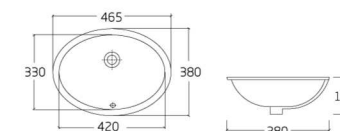

- Under counter basin
- Size : 325*325*820mm

P123