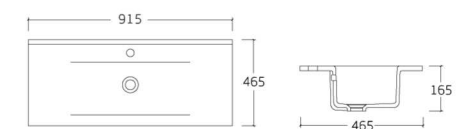

**P032A**

- Wall-hung basin
- Size : 520\*460\*380mm

**LINDA-150D**

- Cabinet Basin
- Size : 1510\*465\*175mm

**LINDA-150**

- Cabinet Basin
- Size : 1510\*465\*175mm

**LINDA-140**

- Cabinet Basin
- Size : 1410\*465\*175mm