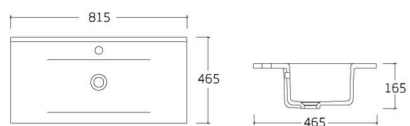

ETNA-60

- Cabinet Basin
- Size : 610*465*170mm