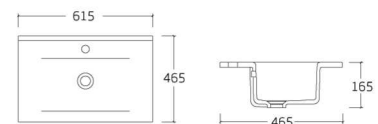

**LINDA-70**

- Cabinet Basin
- Size : 710\*465\*175mm

**LINDA-75**

- Cabinet Basin
- Size : 760\*465\*175mm

**LINDA-60**

- Cabinet Basin
- Size : 610\*465\*175mm

**ETNA-100**

- Cabinet Basin
- Size : 1010\*465\*170mm