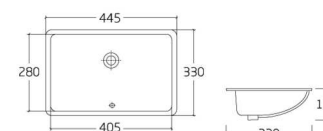

**P121**

- Under counter basin
- Size : 420\*420\*830mm

**P122**

- Under counter basin
- Size : 325\*325\*820mm

**P123**

- Under counter basin
- Size : 420\*420\*870mm

**P124**

- Under counter basin
- Size : 450\*430\*830mm