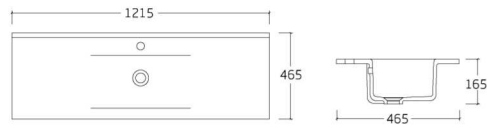

**LINDA-70**

- Cabinet Basin
- Size : 710\*465\*175mm

**LINDA-75**

- Cabinet Basin
- Size : 760\*465\*175mm

**LINDA-60**

- Cabinet Basin
- Size : 610\*465\*175mm

**ETNA-100**

- Cabinet Basin
- Size : 1010\*465\*170mm