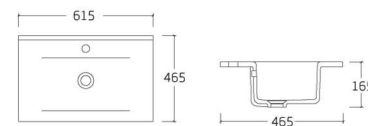

**LINDA-120**

- Cabinet Basin
- Size : 1210\*465\*175mm

**LINDA-100**

- Cabinet Basin
- Size : 1210\*465\*175mm

**LINDA-90**

- Cabinet Basin
- Size : 910\*465\*175mm

**LINDA-90(R)**

- Cabinet Basin
- Size : 910\*465\*175mm