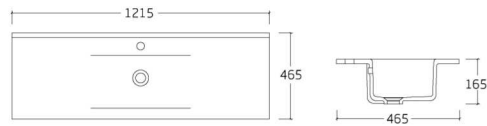

LINDA-120

- Cabinet Basin
- Size : 1210*465*175mm