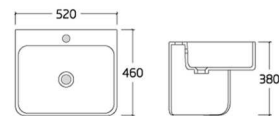

**PM9014A**

- Wall-hung basin
- Size : 520\*460\*380mm

**PM9016**

- Wall-hung basin
- Size : 520\*460\*380mm

**P032A**

- Wall-hung basin
- Size : 520\*460\*380mm

**WH6004**

- Wall-hung basin
- Size : 520\*460\*380mm