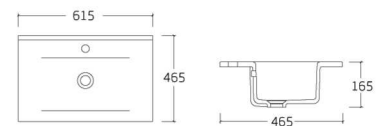

**LINDA-120**

- Cabinet Basin
- Size : 1210\*465\*175mm

**LINDA-100**

- Cabinet Basin
- Size : 1210\*465\*175mm

**LINDA-90**

- Cabinet Basin
- Size : 910\*465\*175mm

**LINDA-90(R)**

- Cabinet Basin
- Size : 910\*465\*175mm