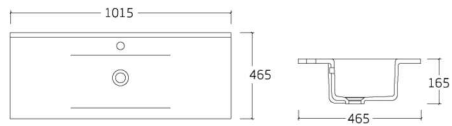

ETNA-80

- Cabinet Basin
- Size : 810*465*170mm