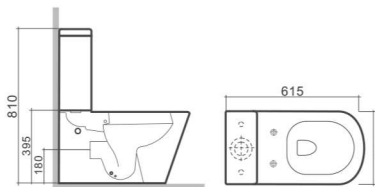

- Toilet
- Size : 670*390*840mm
- P-trap: 180mm roughing-in

SY022