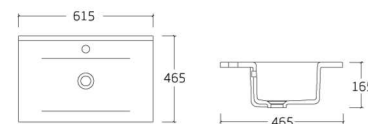

LINDA-70

- Cabinet Basin
- Size : 710*465*175mm