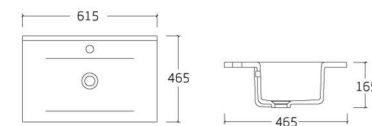

# BEAUTY OF LINES

**LINDA-80**

- Cabinet Basin
- Size : 810\*465\*175mm

**LINDA-75**

- Cabinet Basin
- Size : 760\*465\*175mm

**LINDA-70**

- Cabinet Basin
- Size : 710\*465\*175mm

**LINDA-60**