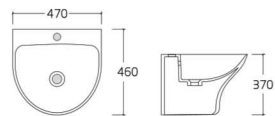

- Wall-hung basin
- Size : 520*460*380mm

WH6006