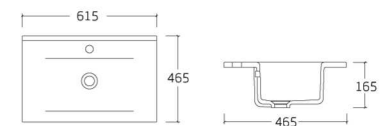

LINDA-60

- Cabinet Basin
- Size : 610*465*175mm