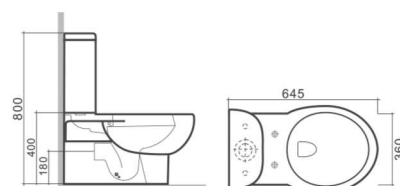

- Toilet
- Size : 670*390*840mm
- P-trap: 180mm roughing-in

SY2042