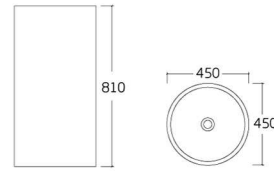

**P021**

• Pedestal basin  
• Size : 450\*460\*970mm

**P022**

• Pedestal basin  
• Size : 450\*460\*850mm

**P023A/B**

• Pedestal basin  
• Size : 450\*450\*810mm

**P121**

• Pedestal basin  
• Size : 420\*420\*830mm