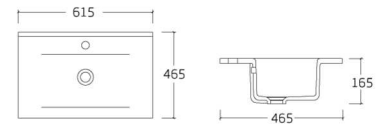

LINDA-75

- Cabinet Basin
- Size : 760*465*175mm