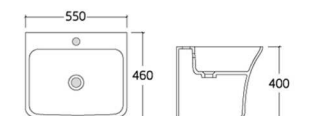

- Wall-hung basin
- Size : 520*460*380mm