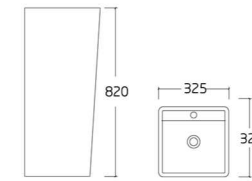

• Pedestal basin
• Size : 325*325*820mm

P123