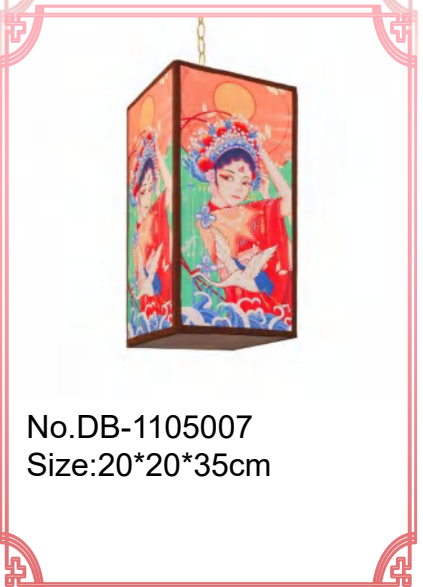

# Lanterns

No.DB-1105001  
Size:  
11cm,27cm,42cm

No.DB-1105005  
Size: diameter 40cm  
Height 15cm  
Color: red, pink,  
yellow

No.DB-1105002  
Size:80cm,120cm,2  
50cm

No.DB-1105006  
Size:H40cm

No. DB-1105003  
Size: 3, 4, 6 series  
Lantern height 14,27,37cm

No.DB-1105007  
Size:20\*20\*35cm

No.DB-1105004  
Size:30cm,50cm

No.DB-1105008  
Size:30cm,50cm,80c  
m

No.DB-1105030  
Size:L97cm,  
148cm, 223cm

No.DB-1105027  
Size: 6 \* 23cm,  
Horizontal batch 5 \* 14cm,  
Fu character 17 \* 18cm;  
Material: Magnet

No.DB-1105031  
Size: 98 \* 17cm  
Horizontal batch 42 \*  
16.5cm  
The side length of the  
word Fu is 34cm.

No.DB-1105046  
Size:L300cm

No.DB-1105047  
Size:diameter 5cm,Height  
27.5cm

No.DB-1105048  
Size:22\*25cm;  
70\*85cm