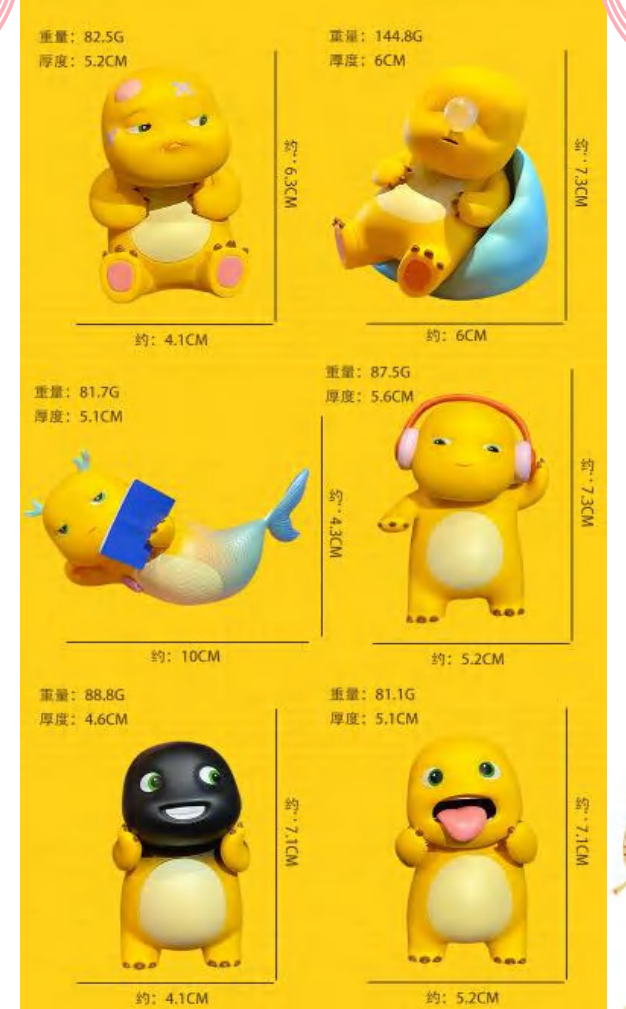

## Party props

No.DB-1105127  
PEtablecloth  
Size:137\*274cm

No.DB-1105128  
Size:150\*90cm;  
180\*110cm  
A set of 20

Gifts

No. DB-1105129  
Size:3.8\*3.9cm  
A set of 4.

No. DB-1105133  
Size:4.5\*3\*5.2cm  
A set of 3

No. DB-1105130  
Size:4\*4.5cm

No. DB-1105134  
Size:13\*18cm  
Solar automatic

No. DB-1105131  
Size:8\*7cm

No. DB-1105135  
Size:3\*3.7cm  
A set of 10

No. DB-1105132

# Gifts

No.DB-1105136  
Size:13cm; 26cm;  
45cm

No.DB-1105137  
Size:17cm; 35cm

No.DB-1105138  
Backhammer  
red envelope  
Plush doll

No.DB-1105139  
Size:7.5\*3.5CM  
A set contains five change  
purses.