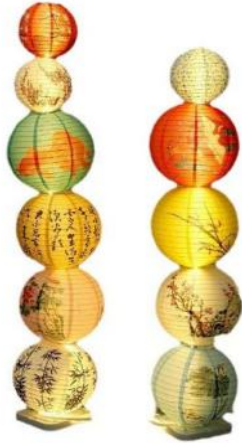

No. DB-1105106
Floorlantern
Size:H125cm