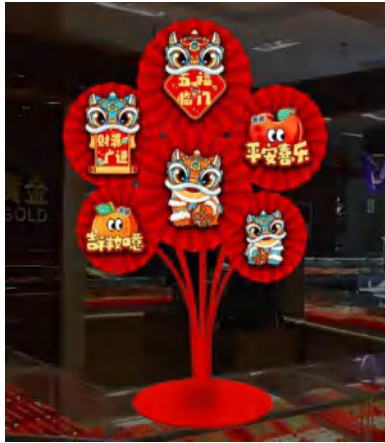

# Ornaments

No.DB-1105089  
Size:51\*110cm

No.DB-1105090  
Size:17\*11cm

No.DB-1105091  
Size: diameter 5cm  
Height 18cm

No.DB-1105092  
Size:9\*6cm\*4  
16\*7cm\*2  
24\*13cm\*1  
32\*17cm\*1 (a set)

No.DB-1105093  
Size:H60cm

# Ornaments

No.DB-1105097  
Size:H60cm

No.DB-1105098  
Size:H28cm

No.DB-1105099  
Size:H15cm

No.DB-1105100  
Size: single height  
37-47Cm  
A set contains 10 sticks.

No.DB-1105101  
Size: single height  
40Cm

No.DB-1105102  
Size:20\*20\*30cm  
The set contains two  
pots

No.DB-1105103  
Size:23\*23\*30cm  
The set contains two  
pots

No.DB-1105104  
Size:H32cm;  
H50cm; 90cm

# Ornaments

No. DB-1105105  
Size:H85cm

No. DB-1105106  
Floorlantern  
Size:H125cm

No. DB-1105107  
Size:90\*140cm

No. DB-1105108  
Size:48\*63cm