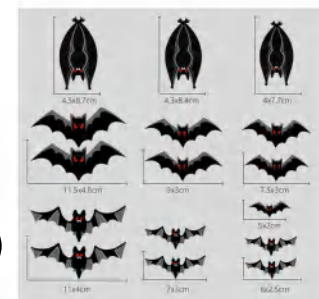

Electrostatic Window Sticker-1

DBH099
Material :Pvc

11

1

2

3

4

5

6

7

8

9

10