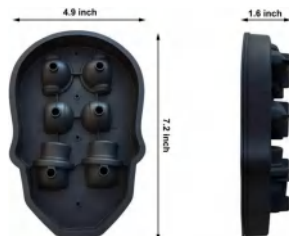

Dessert props-4

DBI148
Material: Plastic
Size:
As shown in the picture

DBI149
Material:Silicone
Size:
As shown in the picture