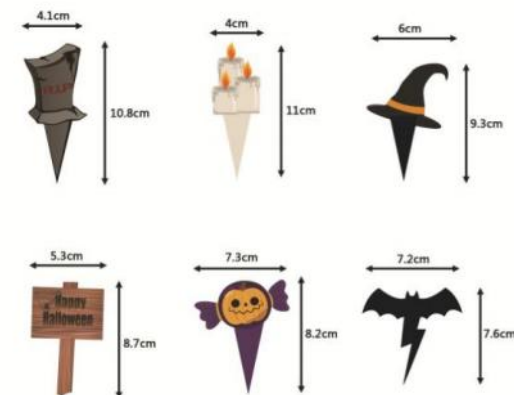

## Table Decoration-6

DBI126  
 Material: foam  
 Small size 10 \* 10 \* 17cm  
 Medium size 11 \* 11 \* 20cm  
 Large size 12 \* 12 \* 30cm

1

2

3

DBI127  
 Material: rattan+cloth  
 Size: 16 \* 20cm

DBI128  
 Material: foam  
 Size: 15cm

## Dessert props-1

DBI129

Material: Paper

Unfolded size: 215 \* 90mm

Stereo size: 5 \* 5 \* 8CM

MOQ: 100pcs

DBI130  
Material: Paper  
Size: 4 \* 1.2inch

12 Pcs /Set