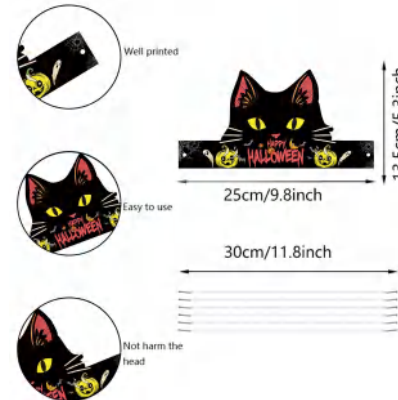

Hat-2

DBI047
Material: Paper
Size: 30 * 24CM

DBI048
Material: Paper
Size: 9.8*5.3inch
MOQ:50Set