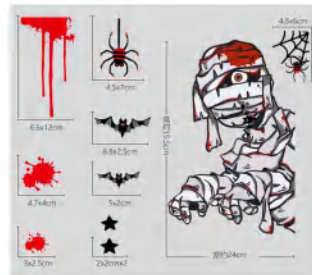

Electrostatic Window Sticker-1

DBH099
Material :Pvc

11

1

2

3

4

5

6

7

8

9

10