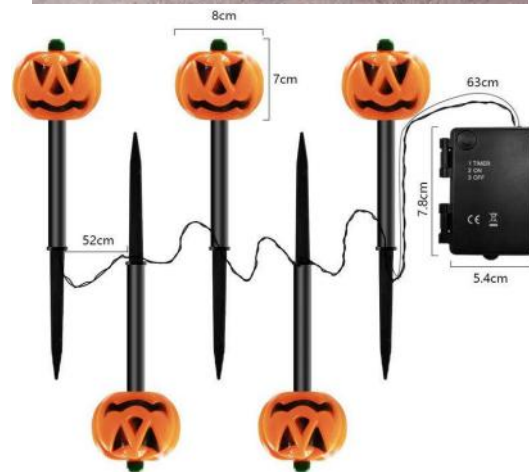

DBI114
Material:Plastic+LED
Size:As shown in the figure