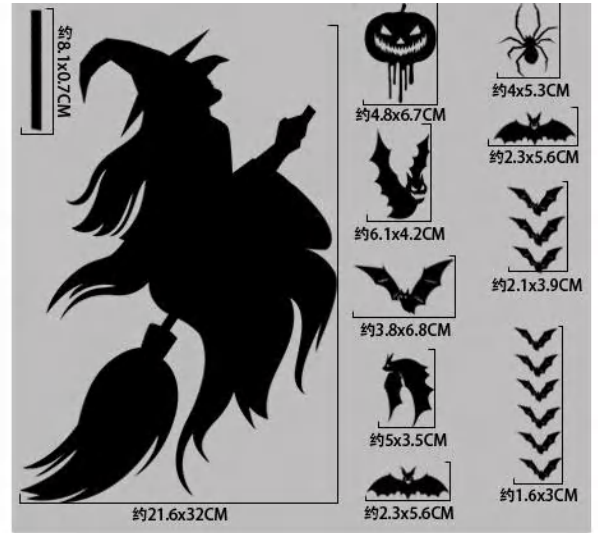

DBI152
Material :PVC