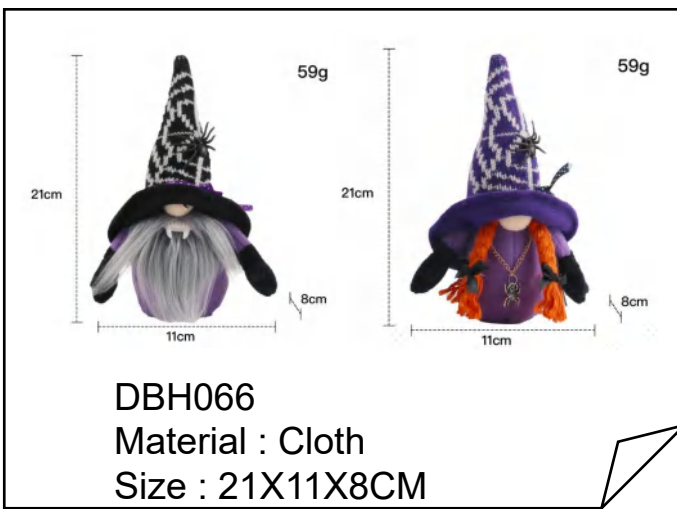

## Ornaments-1

2M

DBI028  
Material: polyester fabric  
Packaging size:  
20 \* 20 \* 20cm

DBI030  
Material: polyester fabric  
Size: H1.2M  
MOQ: 5pcs

DBI029 Material:  
Plastic  
MOQ: 100pcs

### Ornaments-3

DBH064  
Material : Cloth  
Size : φ14.5X20CM

DBH066  
Material : Cloth  
Size : 21X11X8CM

DBH065  
Material : Cloth  
Size : 35X13X10CM

DBH067(with/witho  
ut light)  
Material : Wood  
Size : 16.5X14X2.5CM