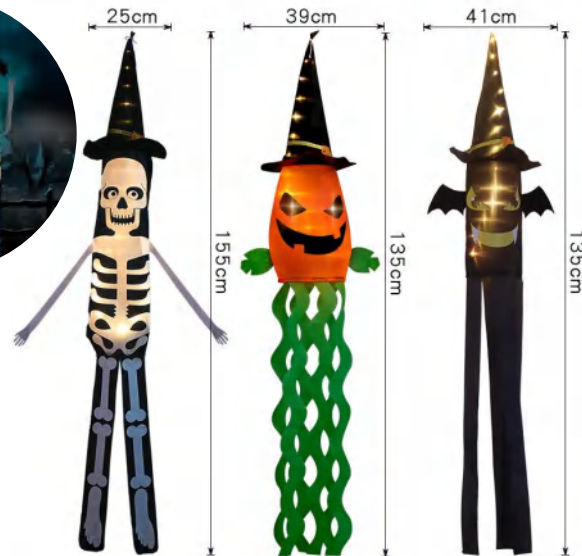

Ornaments-10

DBH092 (with light)
Material : Plastic
Size : 9 X 17CM

发光蝙蝠