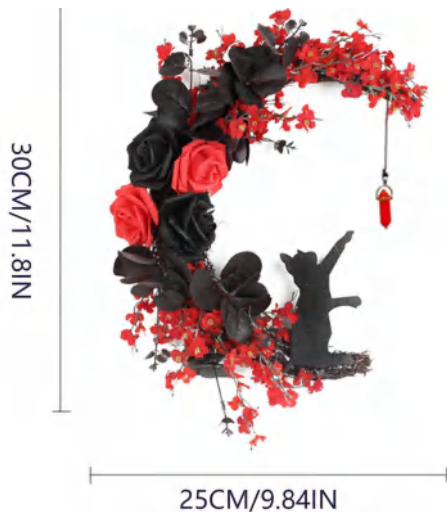

### Wreath&Rattan-5

DBI096

Material: cloth

Size: As shown in the picture

DBI095

Material: Wood+Plastic

Size: 37 \* 30cm

## Wreath&Rattan-6

DBI097  
Material: Plastic  
Size:180cm

30cm/11.8in

30cm/11.8in

DBI098  
Material:polyester+rattan  
Size:30\*30cm

DBI099  
Material: Iron Art+Textile Fabric  
Size:30\*40cm

约30cm

约35cm