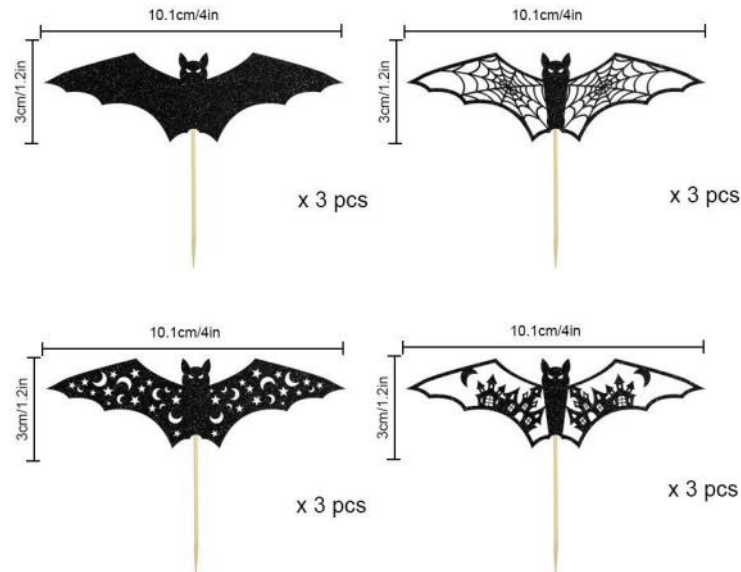

## Table Decoration-6

DBI126  
 Material: foam  
 Small size 10 \* 10 \* 17cm  
 Medium size 11 \* 11 \* 20cm  
 Large size 12 \* 12 \* 30cm

1

2

3

DBI127  
 Material: rattan+cloth  
 Size: 16 \* 20cm

DBI128  
 Material: foam  
 Size: 15cm

## Dessert props-1

DBI129

Material: Paper

Unfolded size: 215 \* 90mm

Stereo size: 5 \* 5 \* 8CM

MOQ: 100pcs

DBI130  
Material: Paper  
Size: 4 \* 1.2inch

12 Pcs /Set