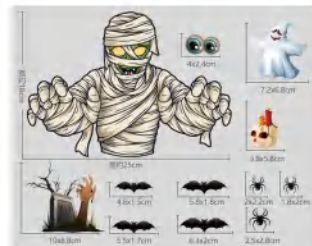

Electrostatic Window Sticker-1

DBH099
Material :Pvc

11

1

2

3

4

5

6

7

8

9

10