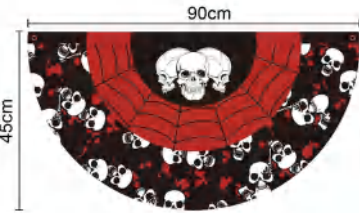

## Party Decoration-2

DBI032

Material: polyester fabric

Size: 90 \* 45cm

DBI031

Material: Plastic

Size: 45 \* 200cm

Party  
Decoration-3