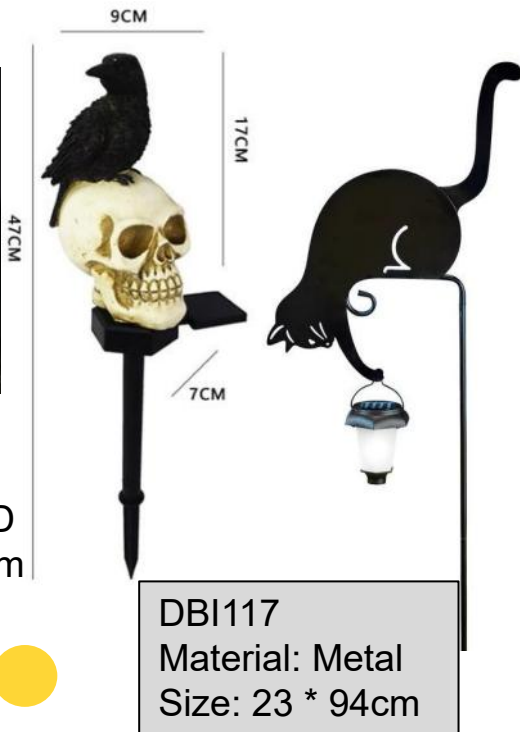

## Garden Decoration-4

DBI111  
Material: cloth  
Size: 103 \* 100cm

300.0 mm

DBI110  
Material:  
PP material  
Size:  
As shown in  
the picture

400.0 mm

150.0 mm

154.0 mm

200.0 mm

200.0 mm

75.0 mm

125.0 mm

200.0 mm

Items come assembled.

Easily to be fixed on tree, wall, veranda, porch and eaves

DBI112  
Material: gauze  
Size: 3.8 \* 1.6 m

**Garden Decoration-5**

**DBI113**  
 Material: PC+LED+copper wire  
 Size:5m、7m、11m

**DBI114**  
 Material:Plastic+LED  
 Size:As shown in the figure

**DBI115**  
 Material:Plastic+LED  
 Size:3.5m、5m、6.5m、7m  
 MOQ: 20Set

**DBI116**  
 Material: resin+LED  
 Size: 13 \* 13 \* 27cm

**DBI117**  
 Material: Metal  
 Size: 23 \* 94cm