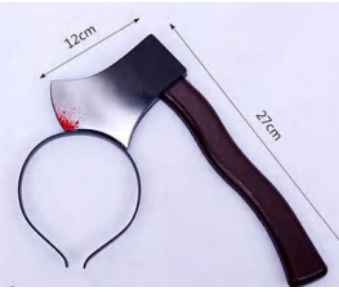

Headband-2