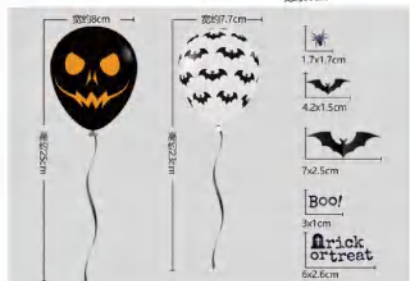

Electrostatic Window Sticker-1

DBH099
Material :Pvc

11

1