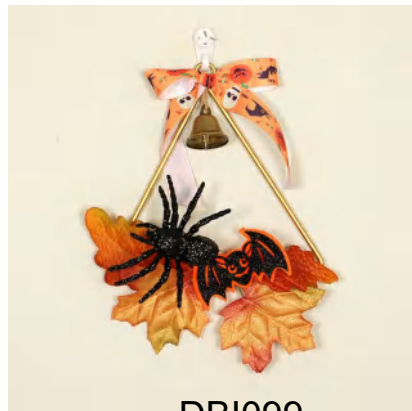

## Wreath&Rattan-6

DBI097  
Material: Plastic  
Size:180cm

30cm/11.8in

30cm/11.8in

DBI098  
Material:polyester+rattan  
Size:30\*30cm

DBI099  
Material: Iron Art+Textile Fabric  
Size:30\*40cm

约30cm

约35cm