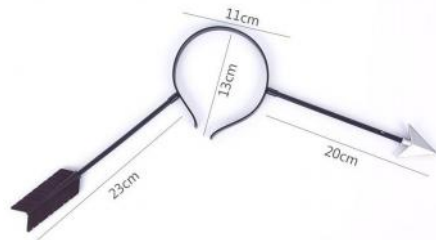

Headband-2