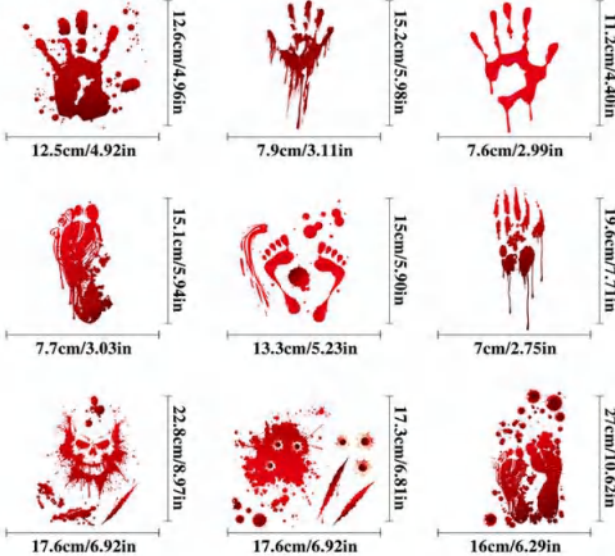

DBI152
Material :PVC