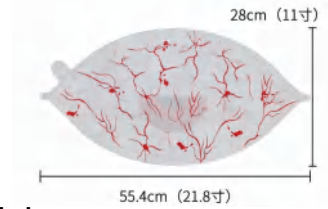

Jumble pumpkins  
64\*80cm

pumpkin head  
61\*91cm

Human skeleton  
47\*81cm

Ghost In Hat  
53\*80cm

Ghost And Pumkin Lantern  
73\*82cm

Ghost  
49\*80cm

**Party  
Balloon-2**

**DBI138**  
Material: Silicone  
Size: 12 inches

**DBI139**  
Material: Silicone  
Size: 50 \* 90cm, 10 inches

**15pcs 12inch Latex Balloon**

**DBI141**  
Material: Latex  
Size: 12 inches

**DBI140**  
Material: Nylon  
Size: diameter 38cm

**DBI142**  
Material: PE  
Size: Approximately  
60cm in length