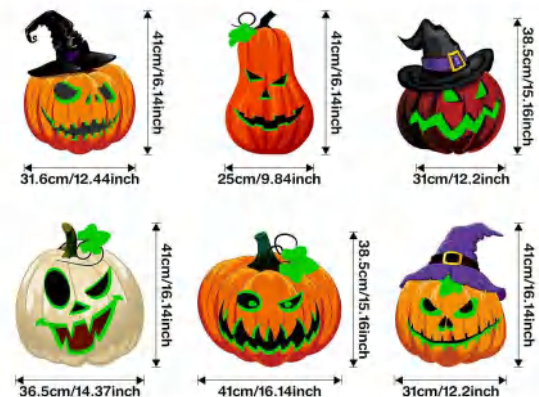

### Garden Decoration-3

DBI107

Material: Plastic (UV printing)  
Size: As shown in the picture  
MOQ:200pcs

DBI108

Material: Plastic (UV printing)  
Size: 38cm  
MOQ:200pcs

DBI106

Material: Plastic (UV printing)  
Size: As shown in the picture  
MOQ:200pcs