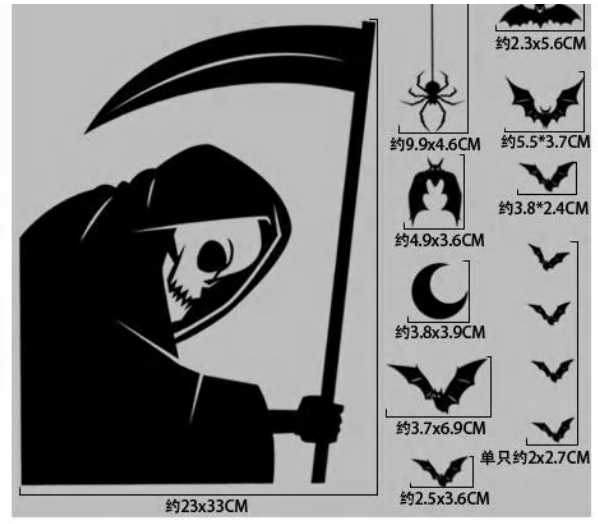

DBI152
Material :PVC