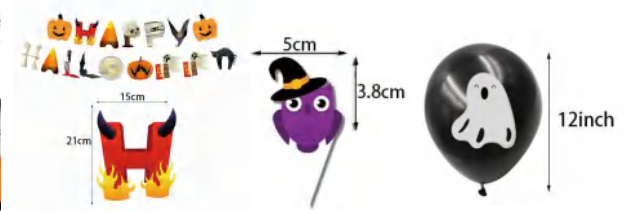

**Party
Balloon-3**

DBI046
Material: Aluminum mold
Size: as shown in the figure

DBI044
Material: Aluminum mold
Size: as shown in the figure

DBI045
Material: Aluminum mold
Size: as shown in the figure